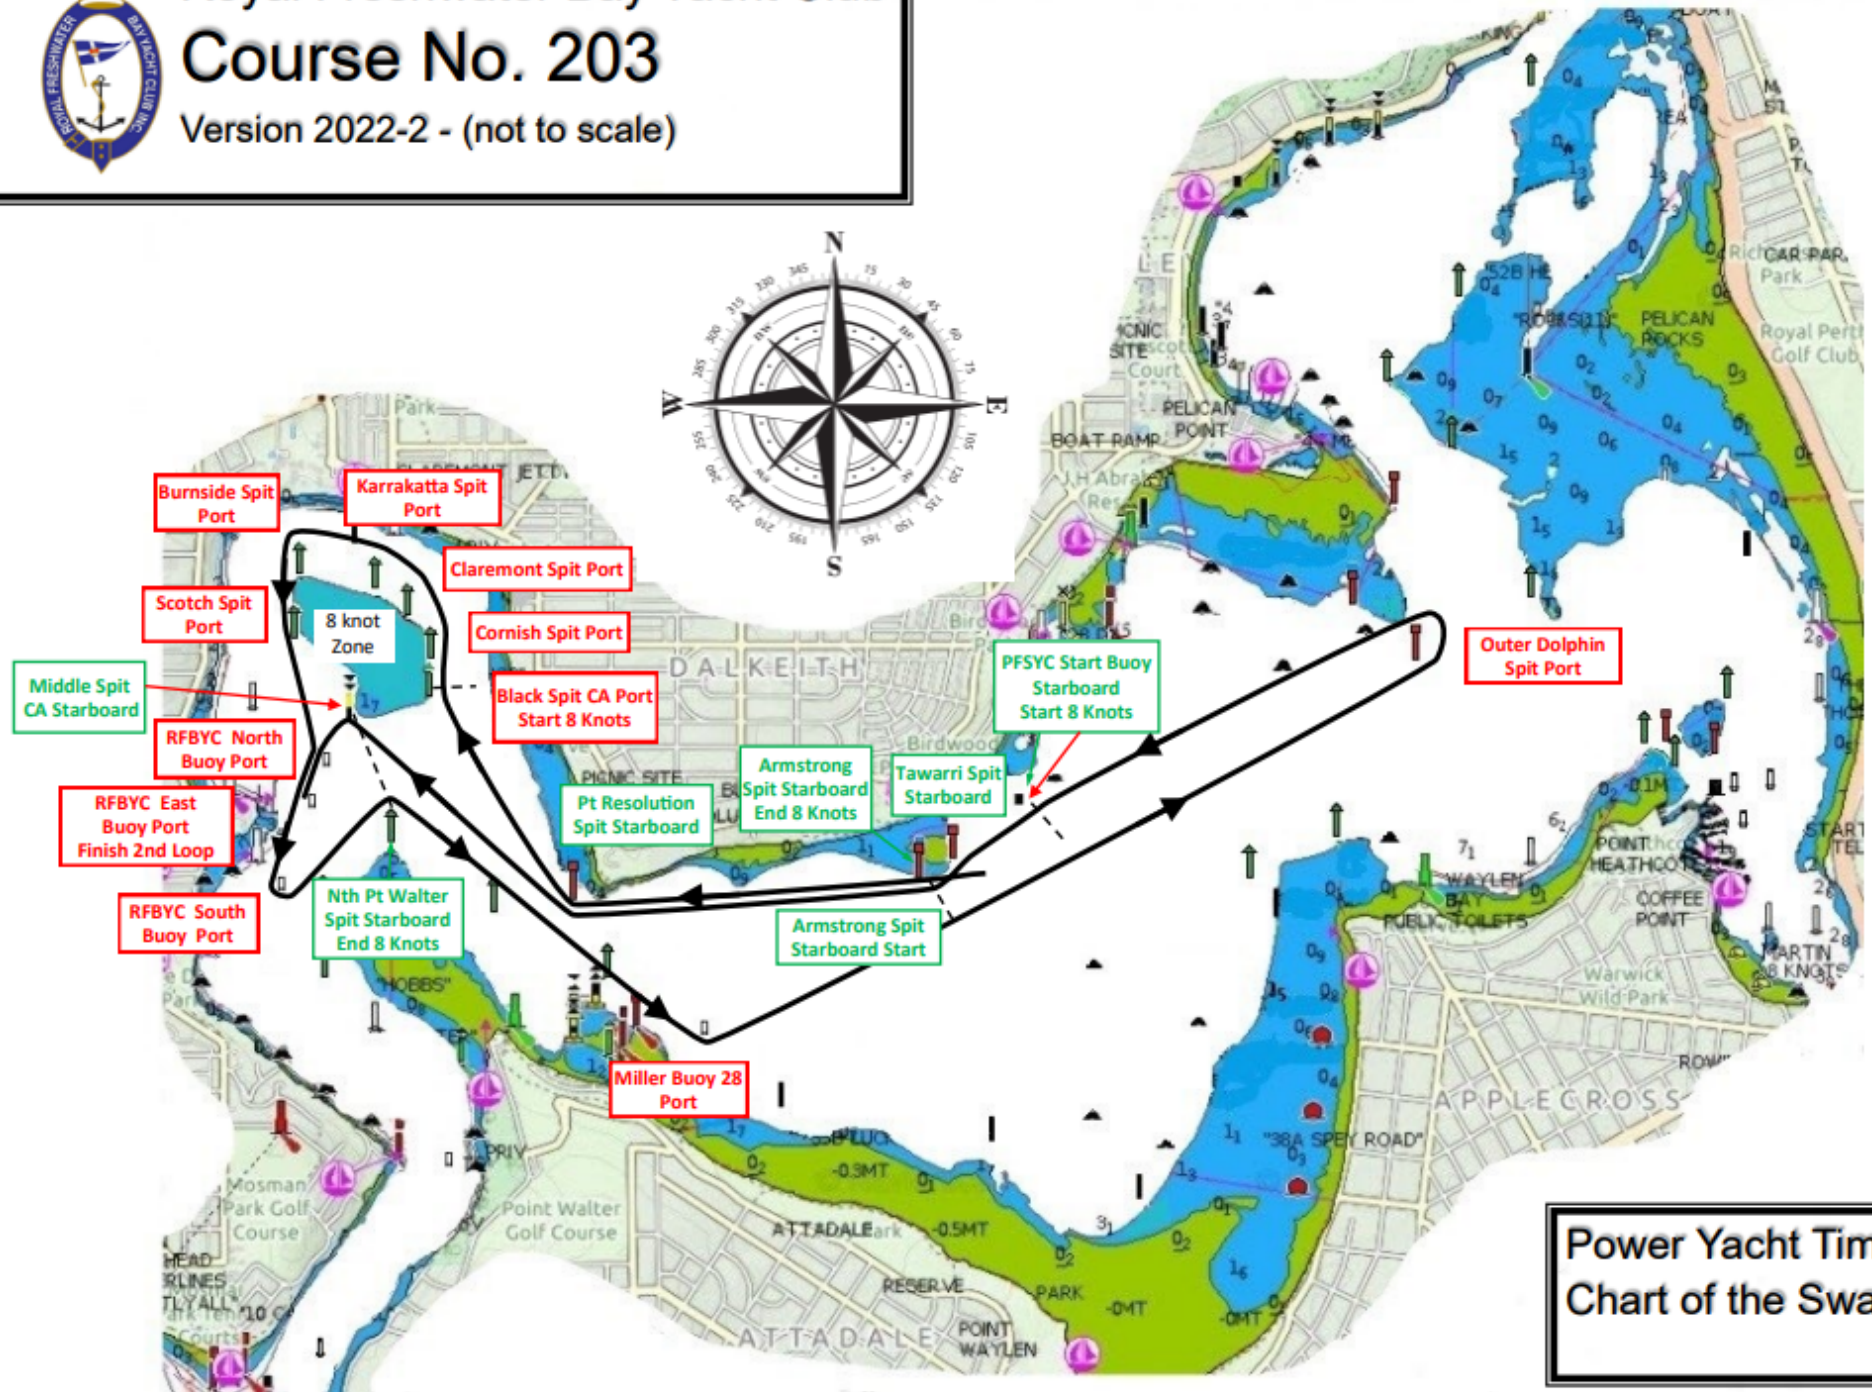

Royal Freshwater Bay Yacht Club

Course No. 203

Version 2022-2 - (not to scale)

Power Yacht Time Trialling
Chart of the Swan River