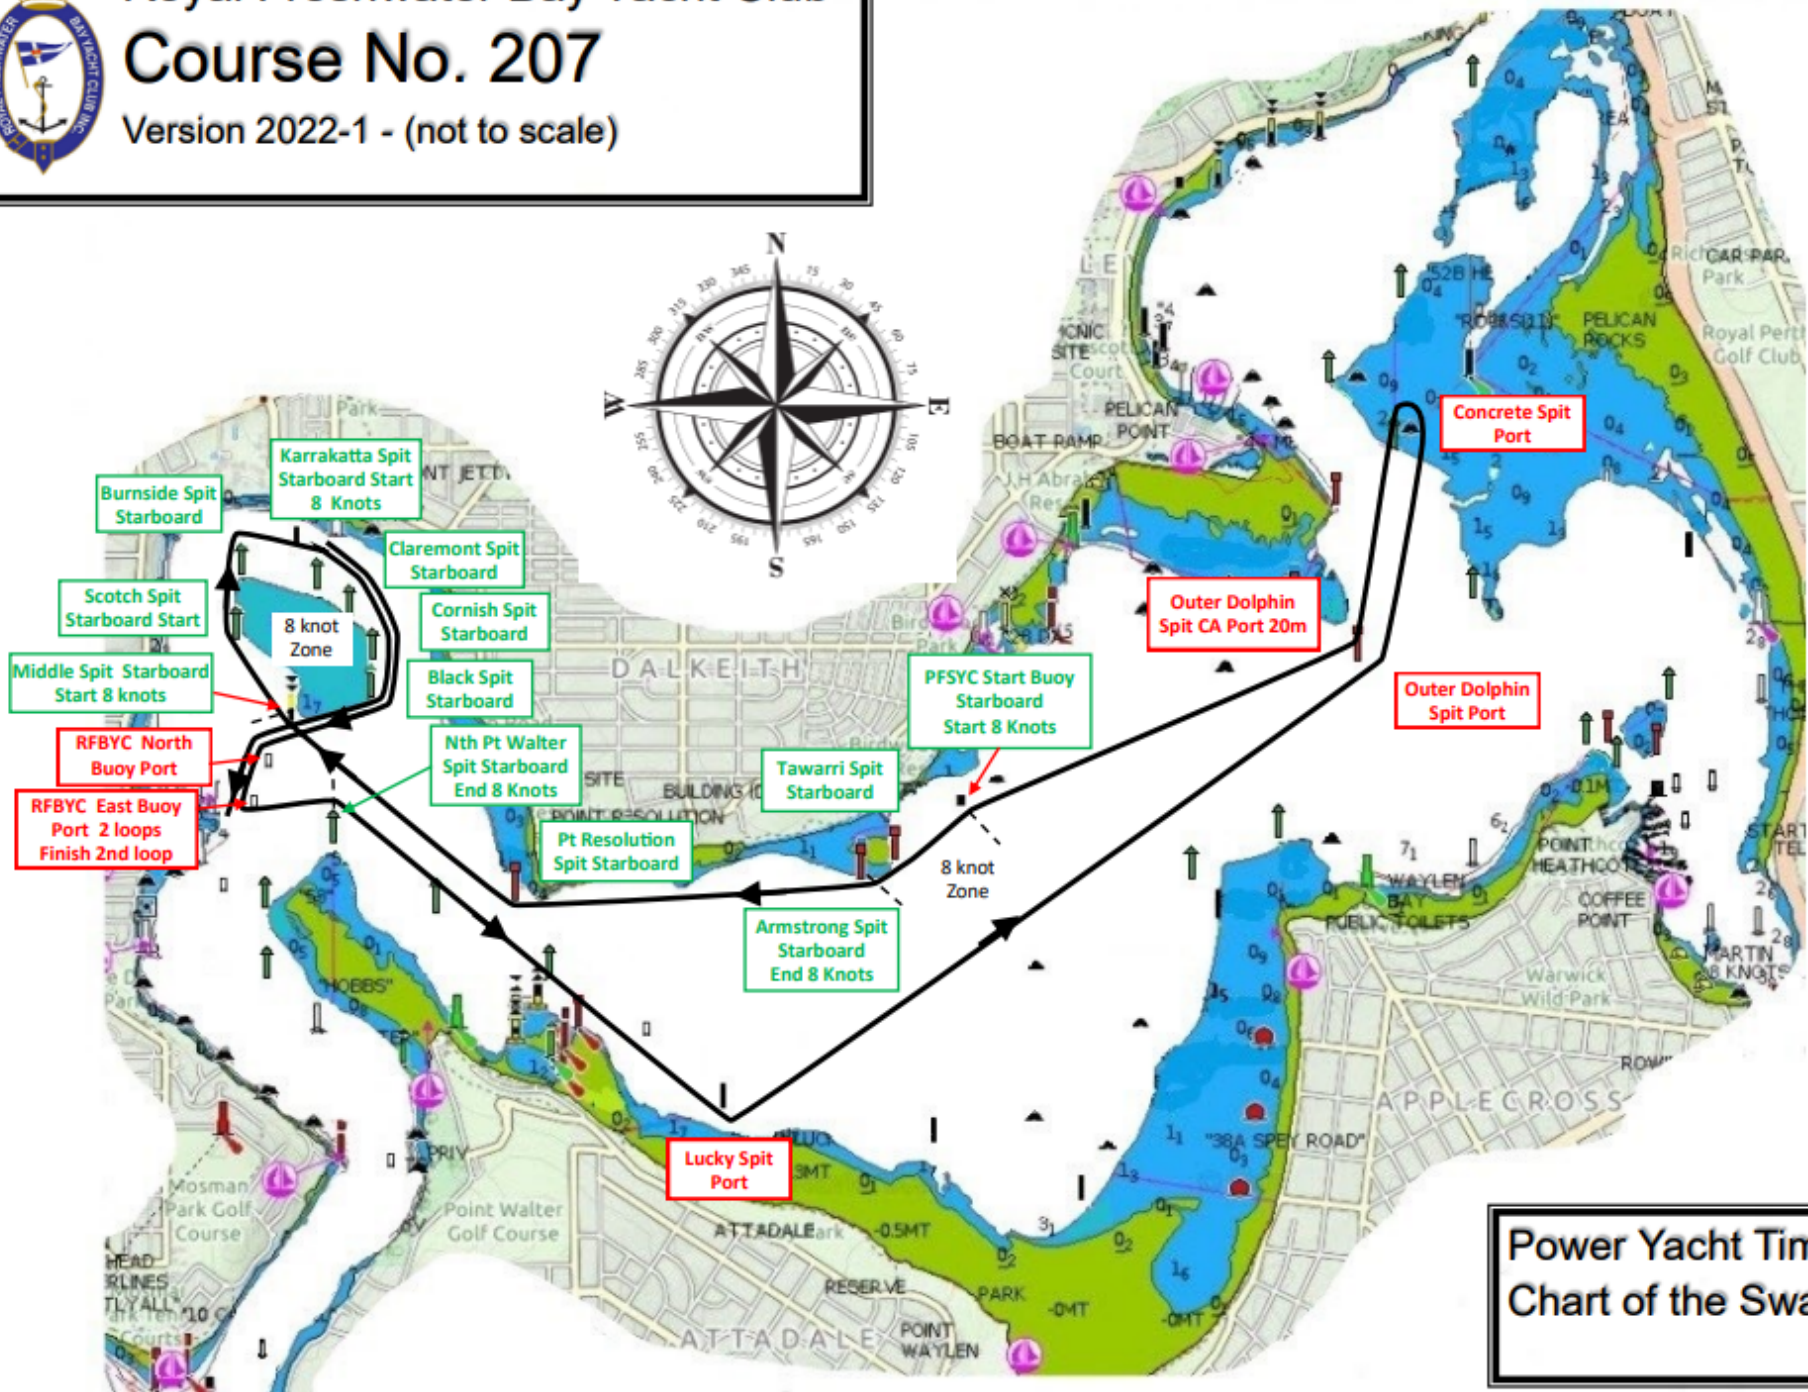

Royal Freshwater Bay Yacht Club

# Course No. 207

Version 2022-1 - (not to scale)

Power Yacht Time Trialling  
Chart of the Swan River