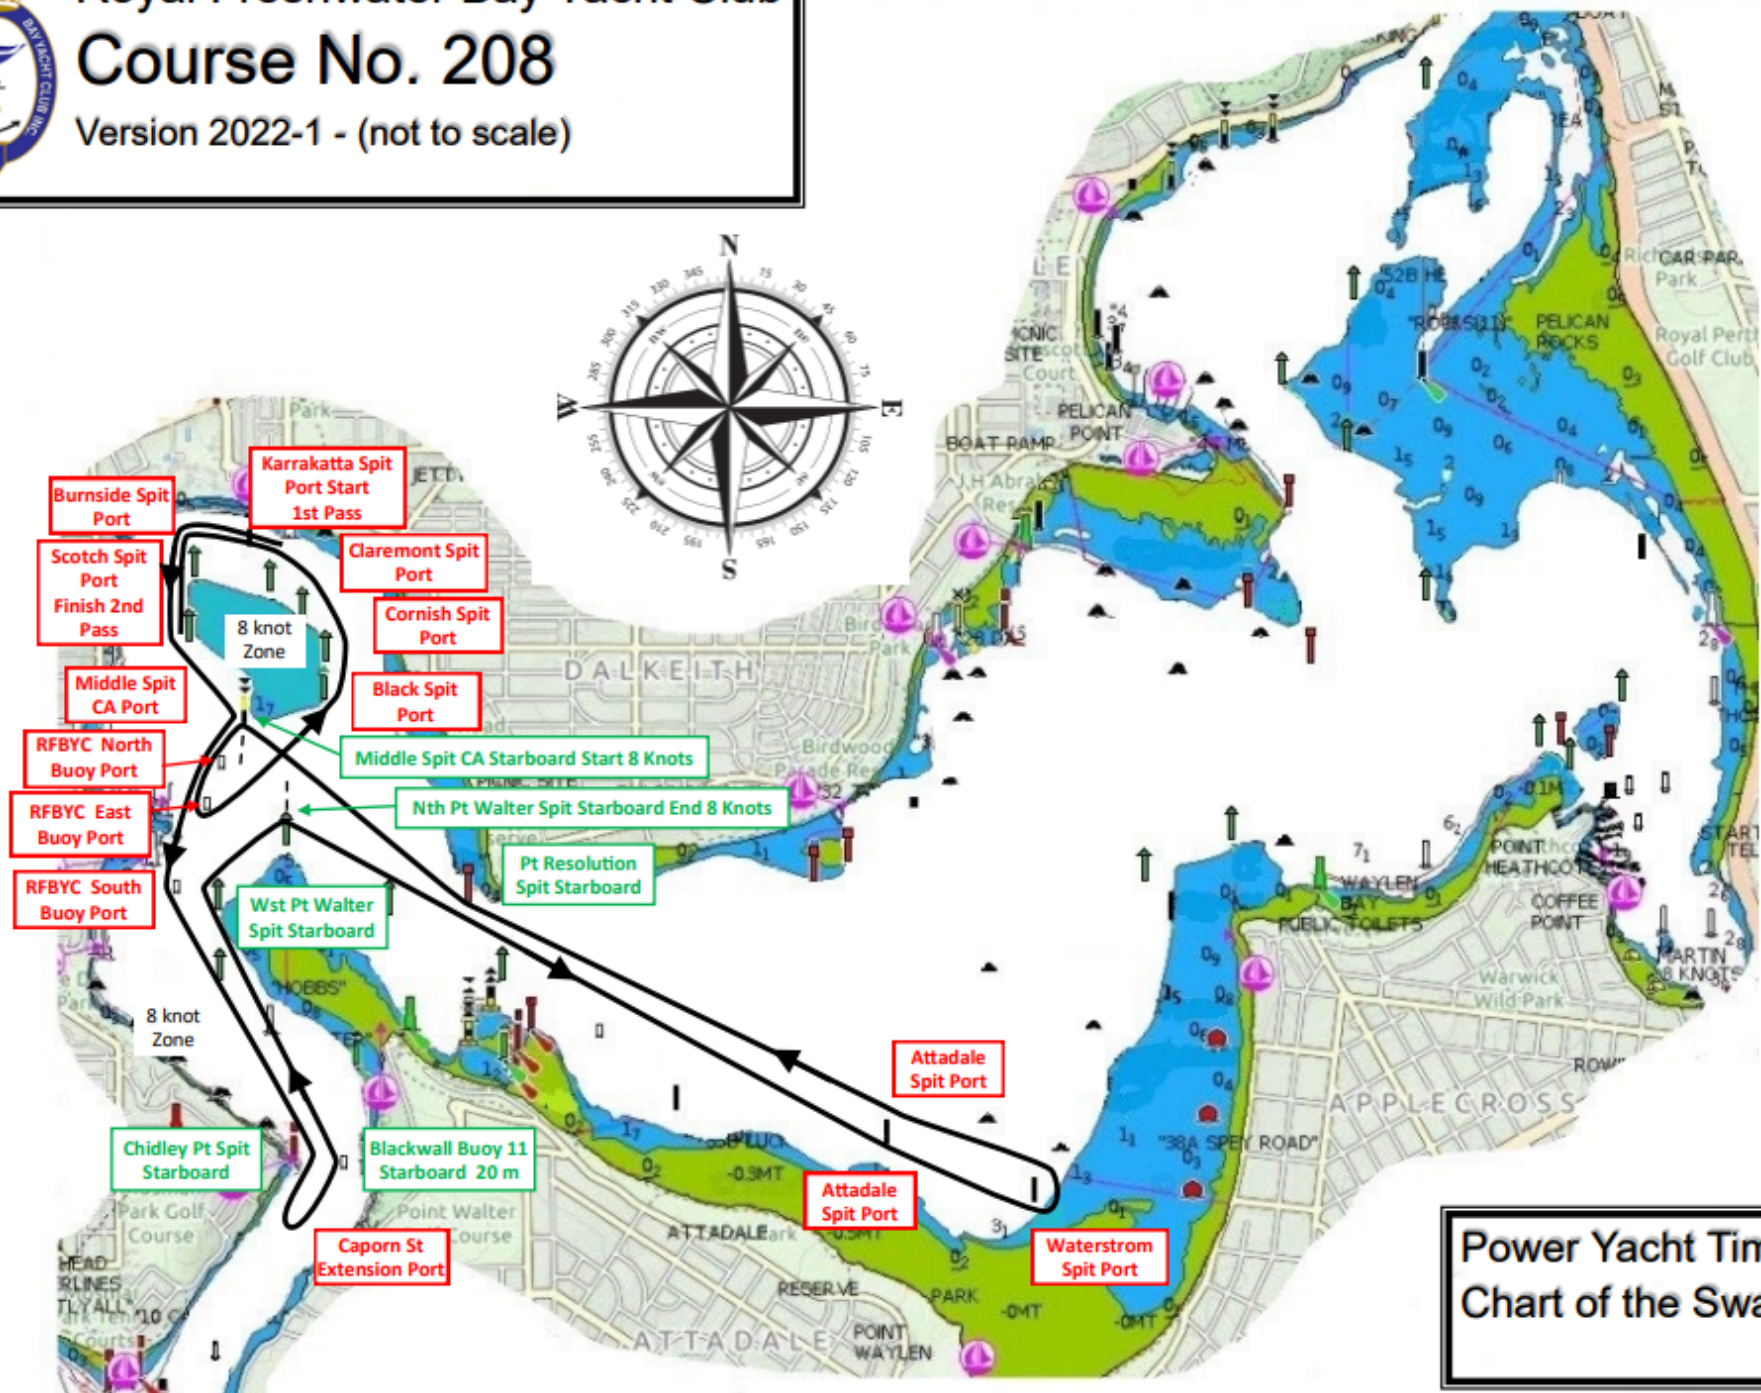

Royal Freshwater Bay Yacht Club

Course No. 208

Version 2022-1 - (not to scale)

Power Yacht Time Trialling
Chart of the Swan River