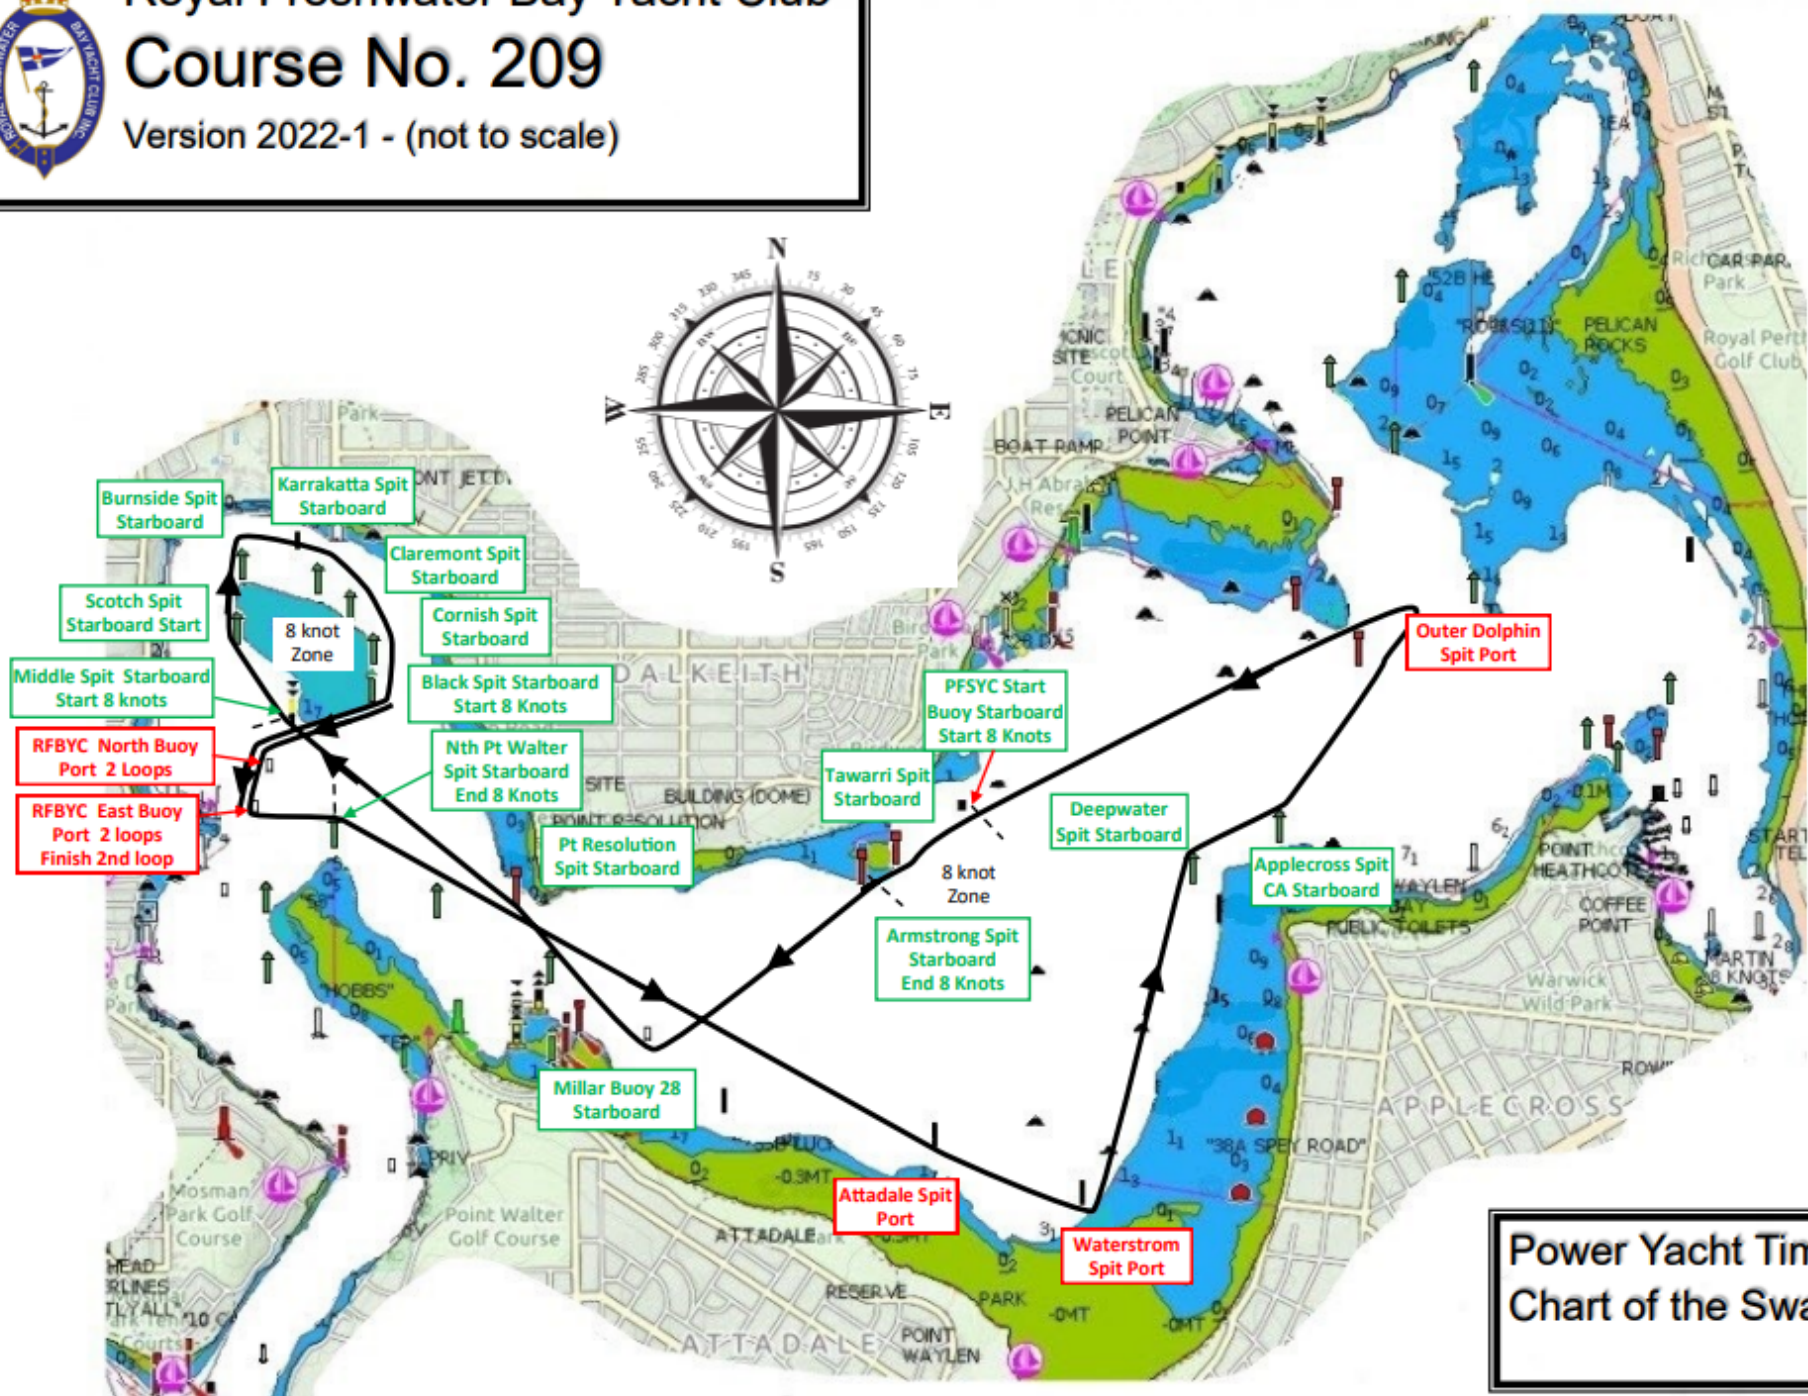

Royal Freshwater Bay Yacht Club

Course No. 209

Version 2022-1 - (not to scale)

Power Yacht Time Trialling
Chart of the Swan River