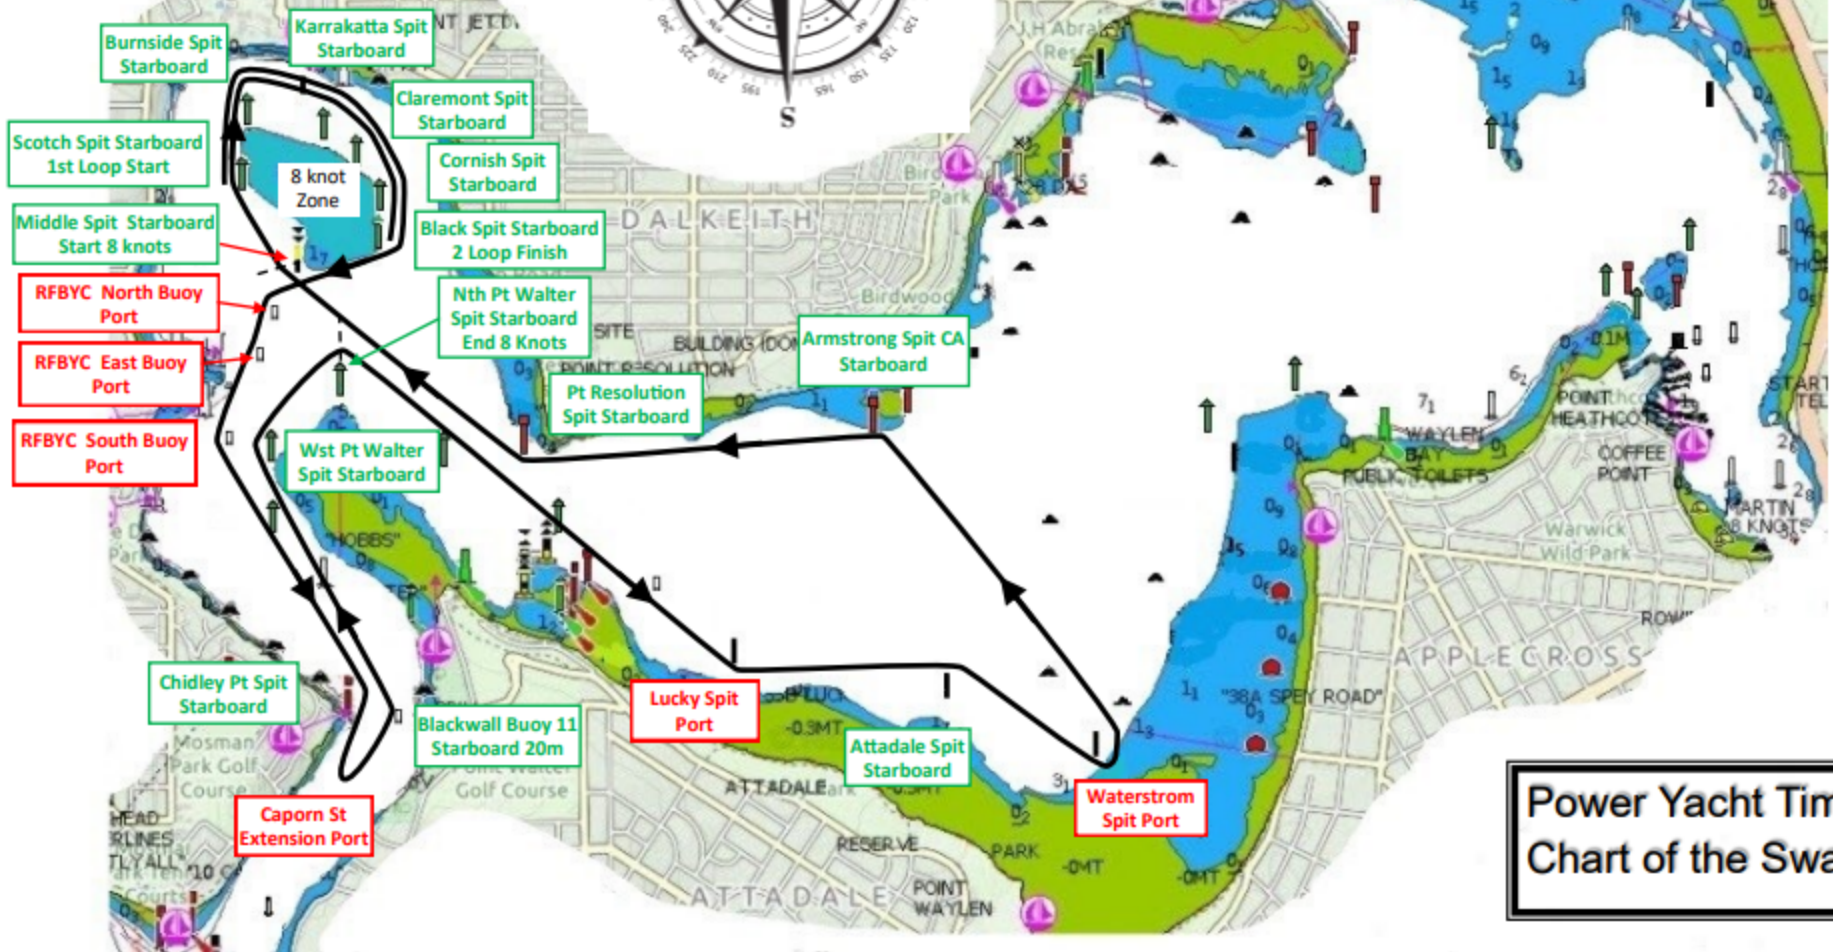

Royal Freshwater Bay Yacht Club

Course No. 210

Version 2022-1 - (not to scale)

Power Yacht Time Trialling
Chart of the Swan River