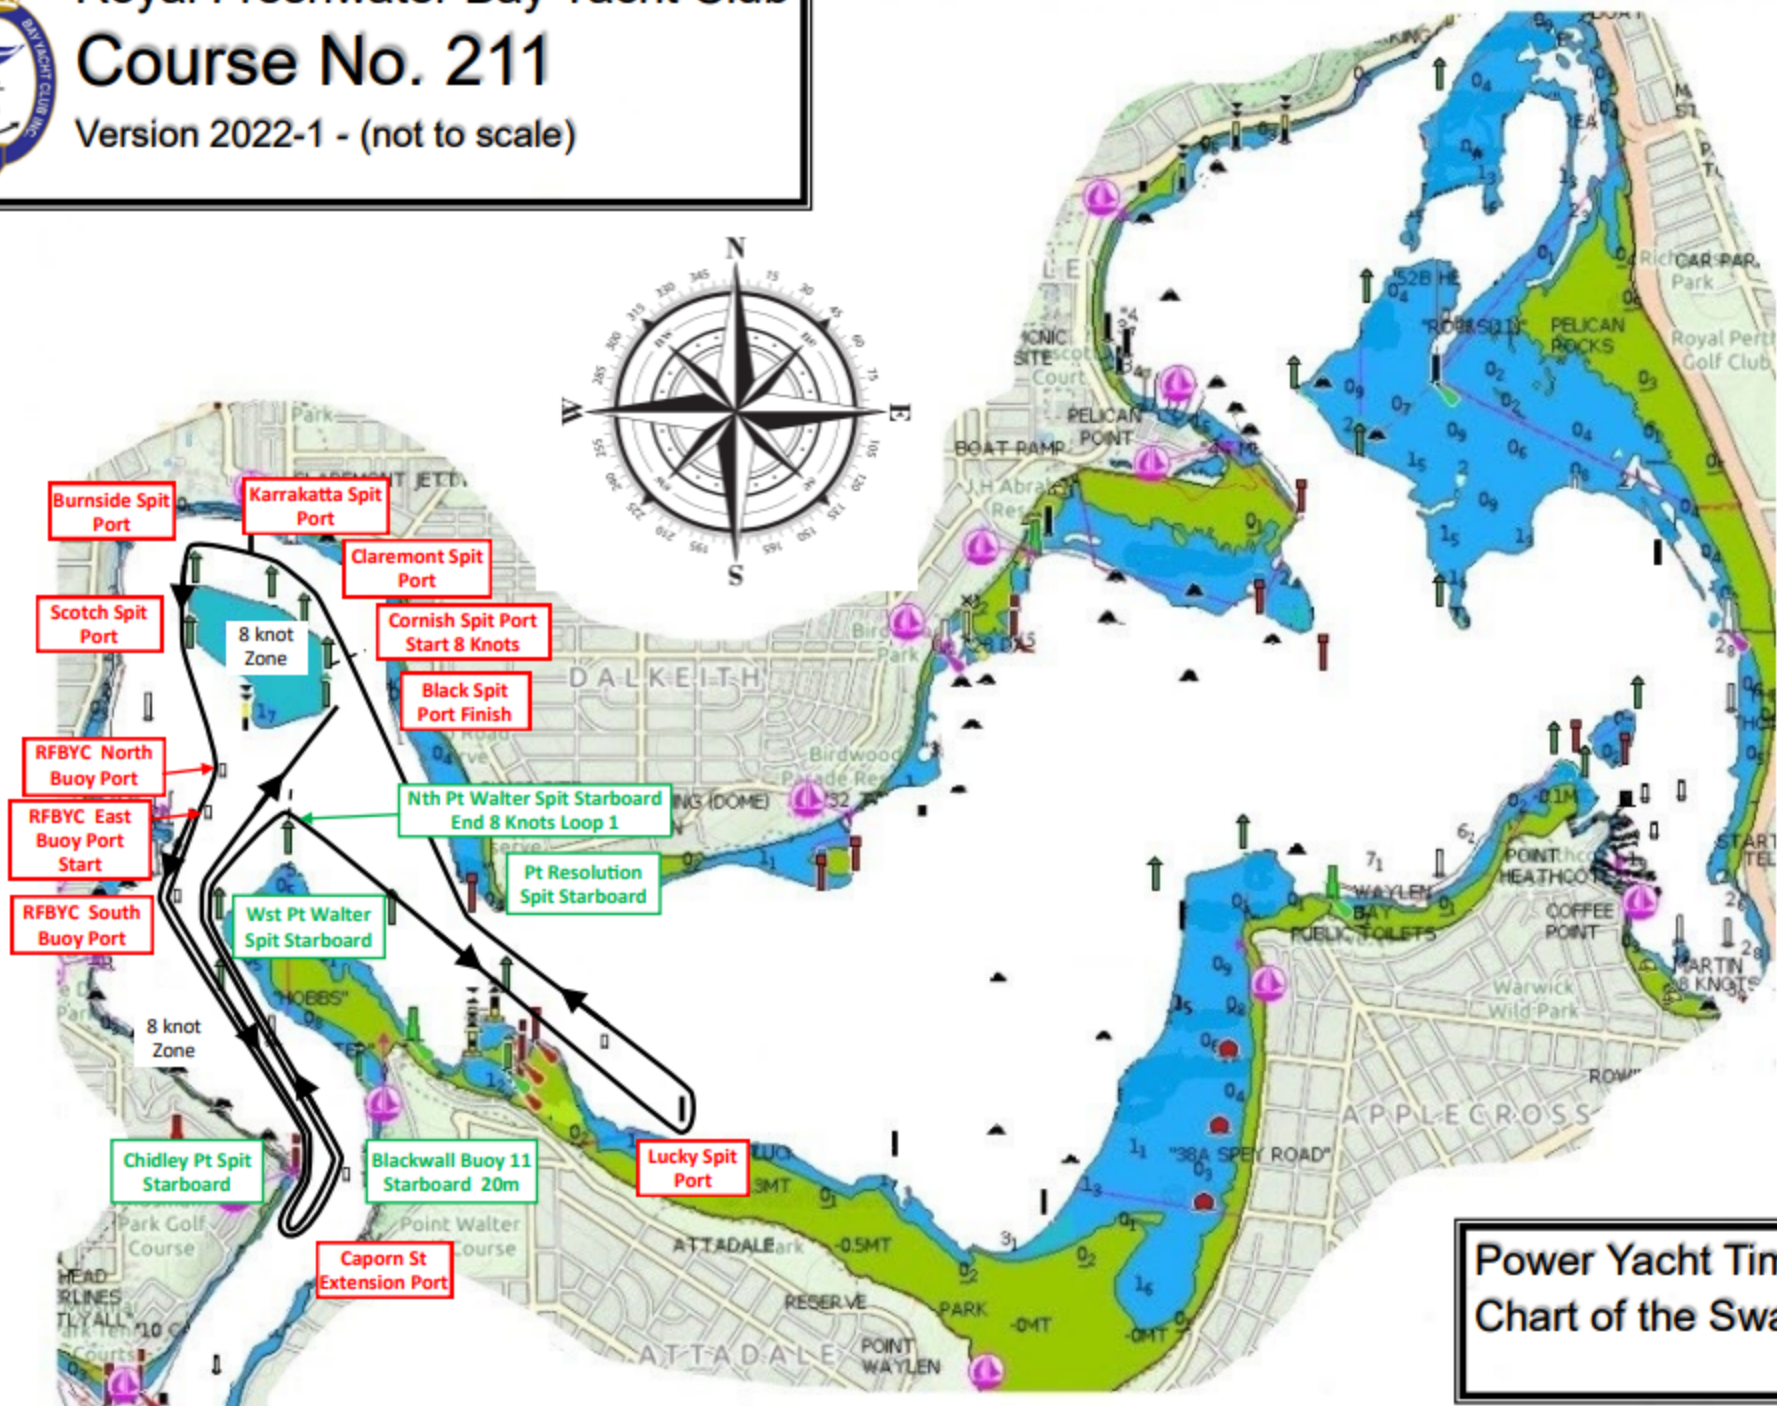

Royal Freshwater Bay Yacht Club

Course No. 211

Version 2022-1 - (not to scale)

Power Yacht Time Trialling
Chart of the Swan River