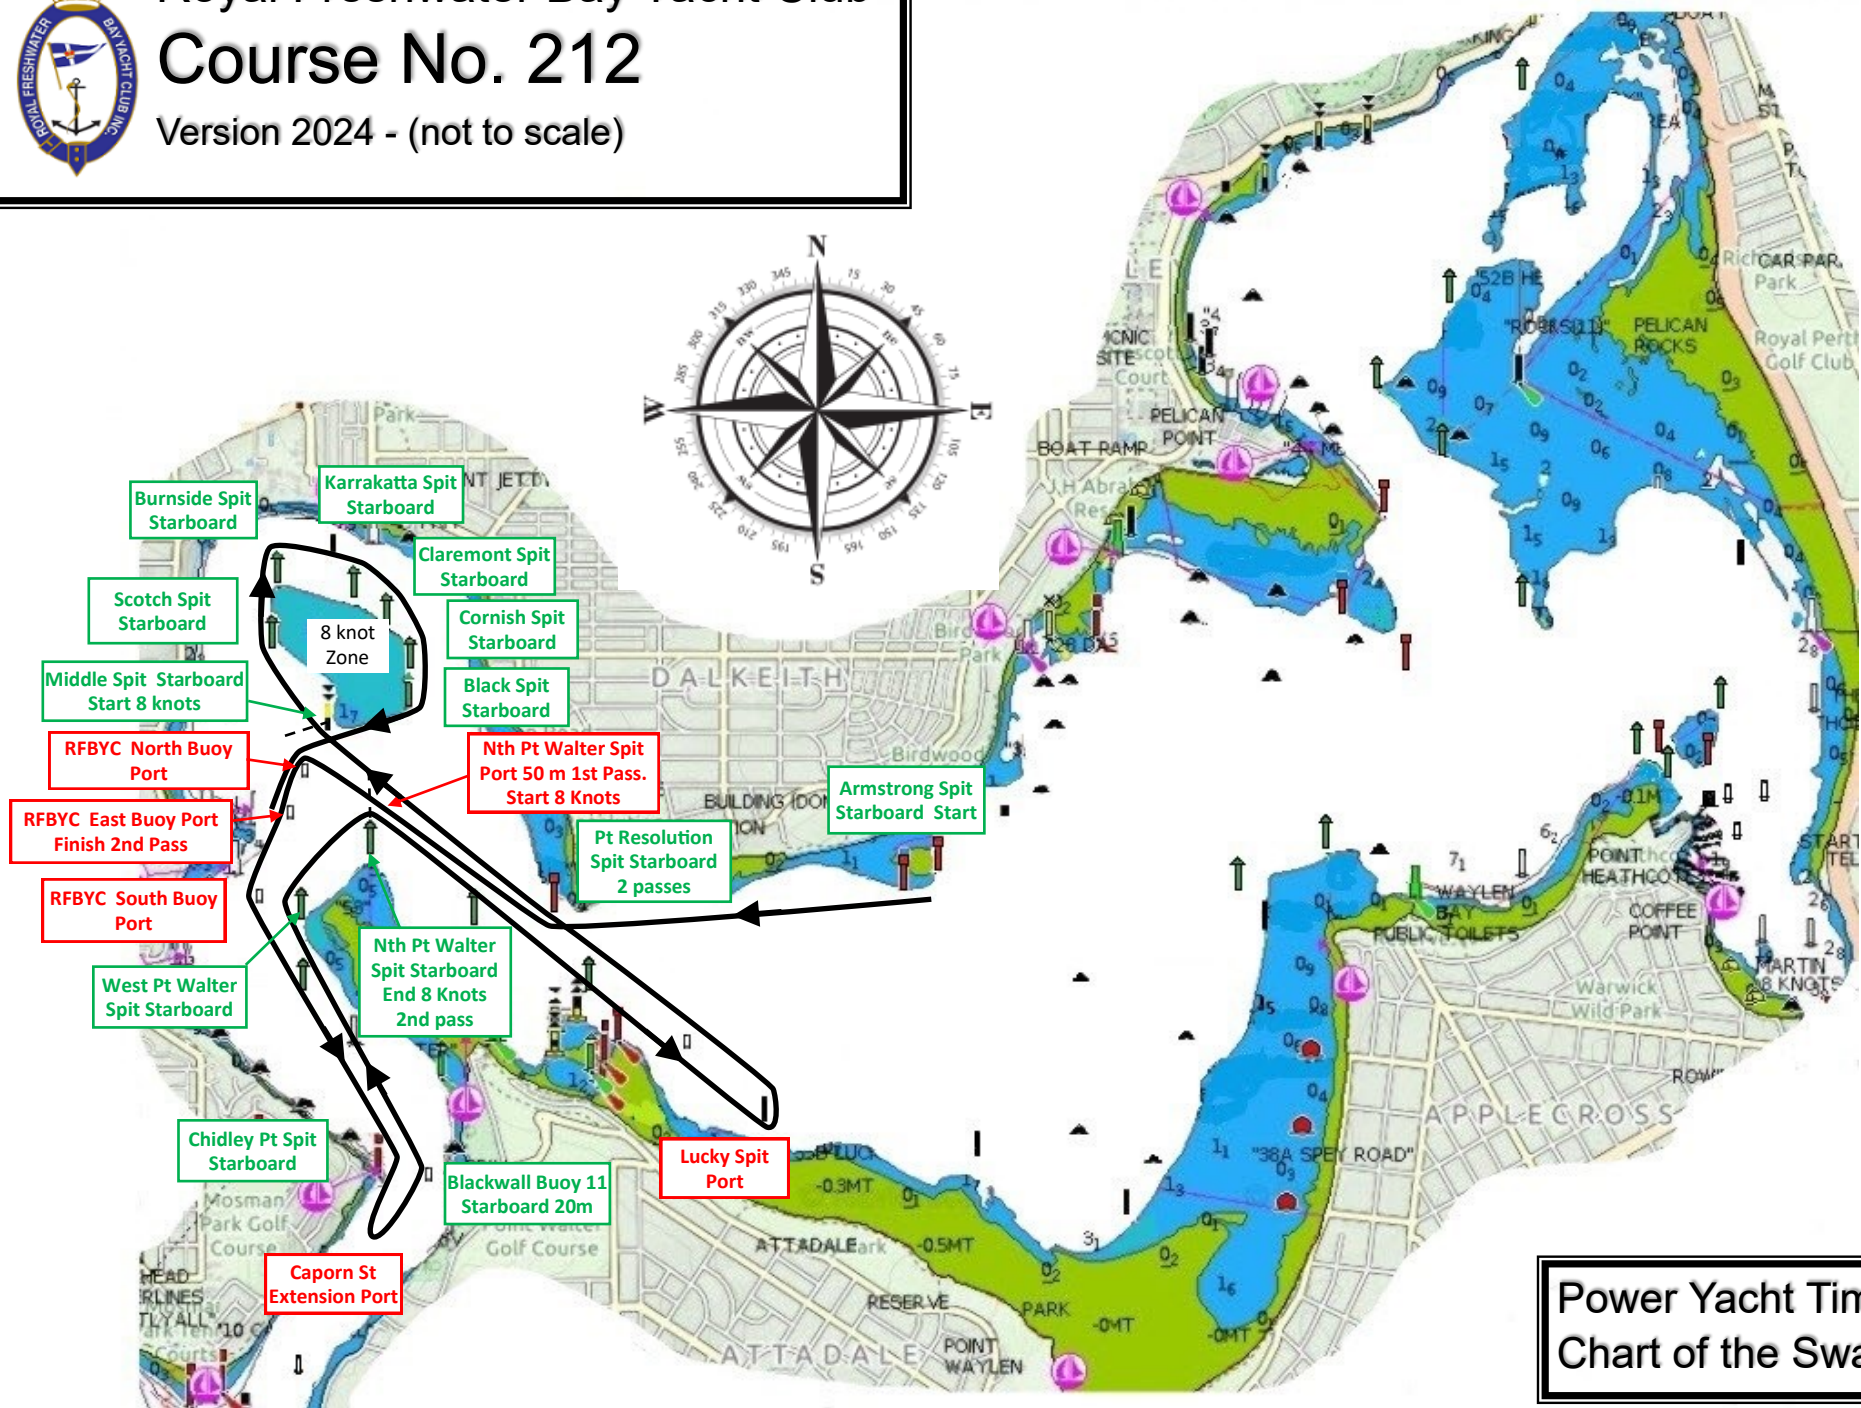

Royal Freshwater Bay Yacht Club

Course No. 212

Version 2024 - (not to scale)

Power Yacht Time Trialling
Chart of the Swan River