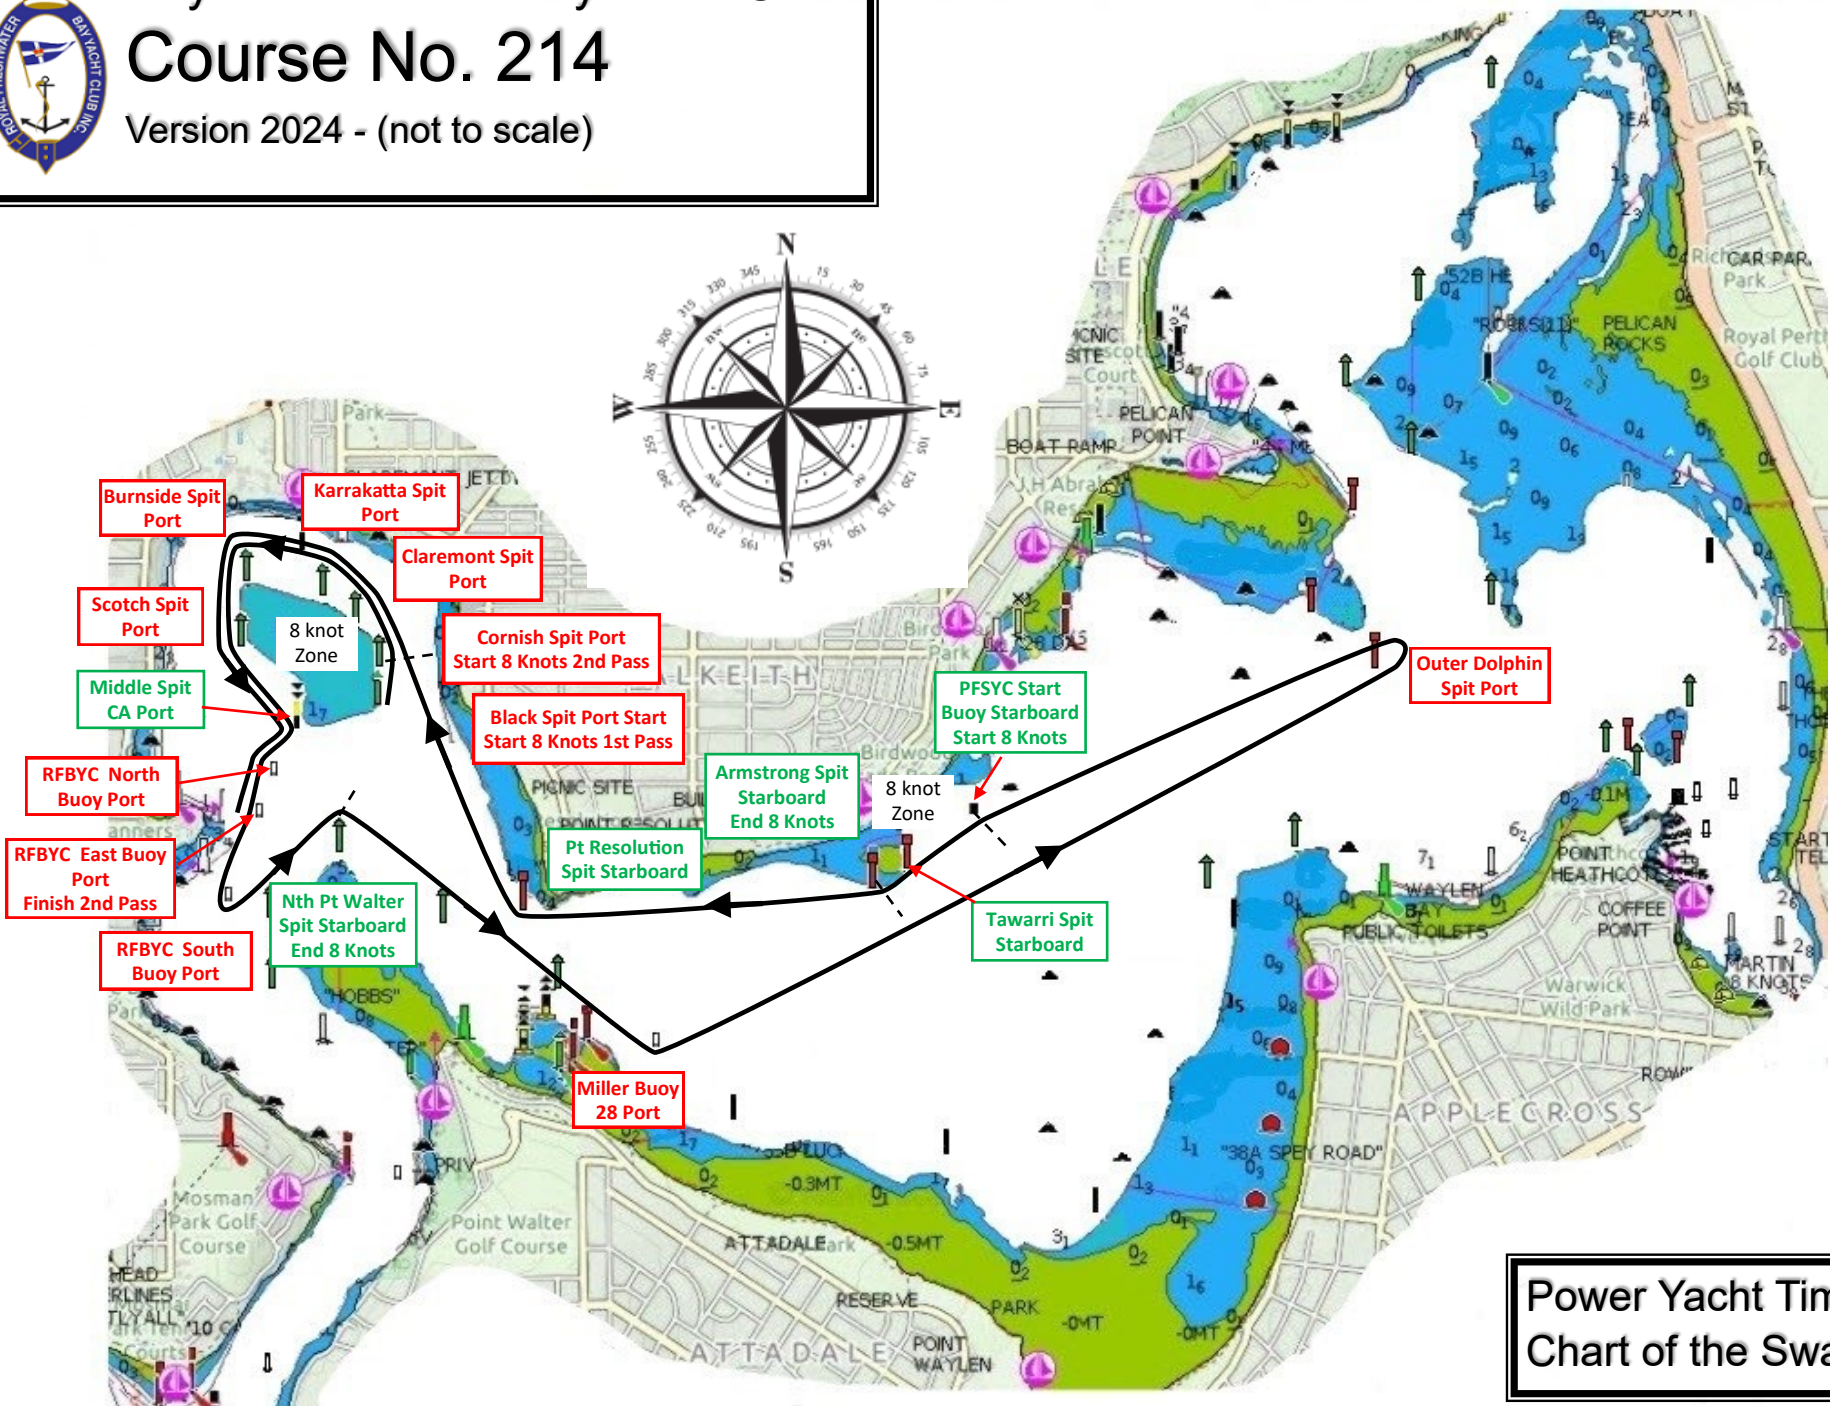

Royal Freshwater Bay Yacht Club

Course No. 214

Version 2024 - (not to scale)

Power Yacht Time Trialling Chart of the Swan River