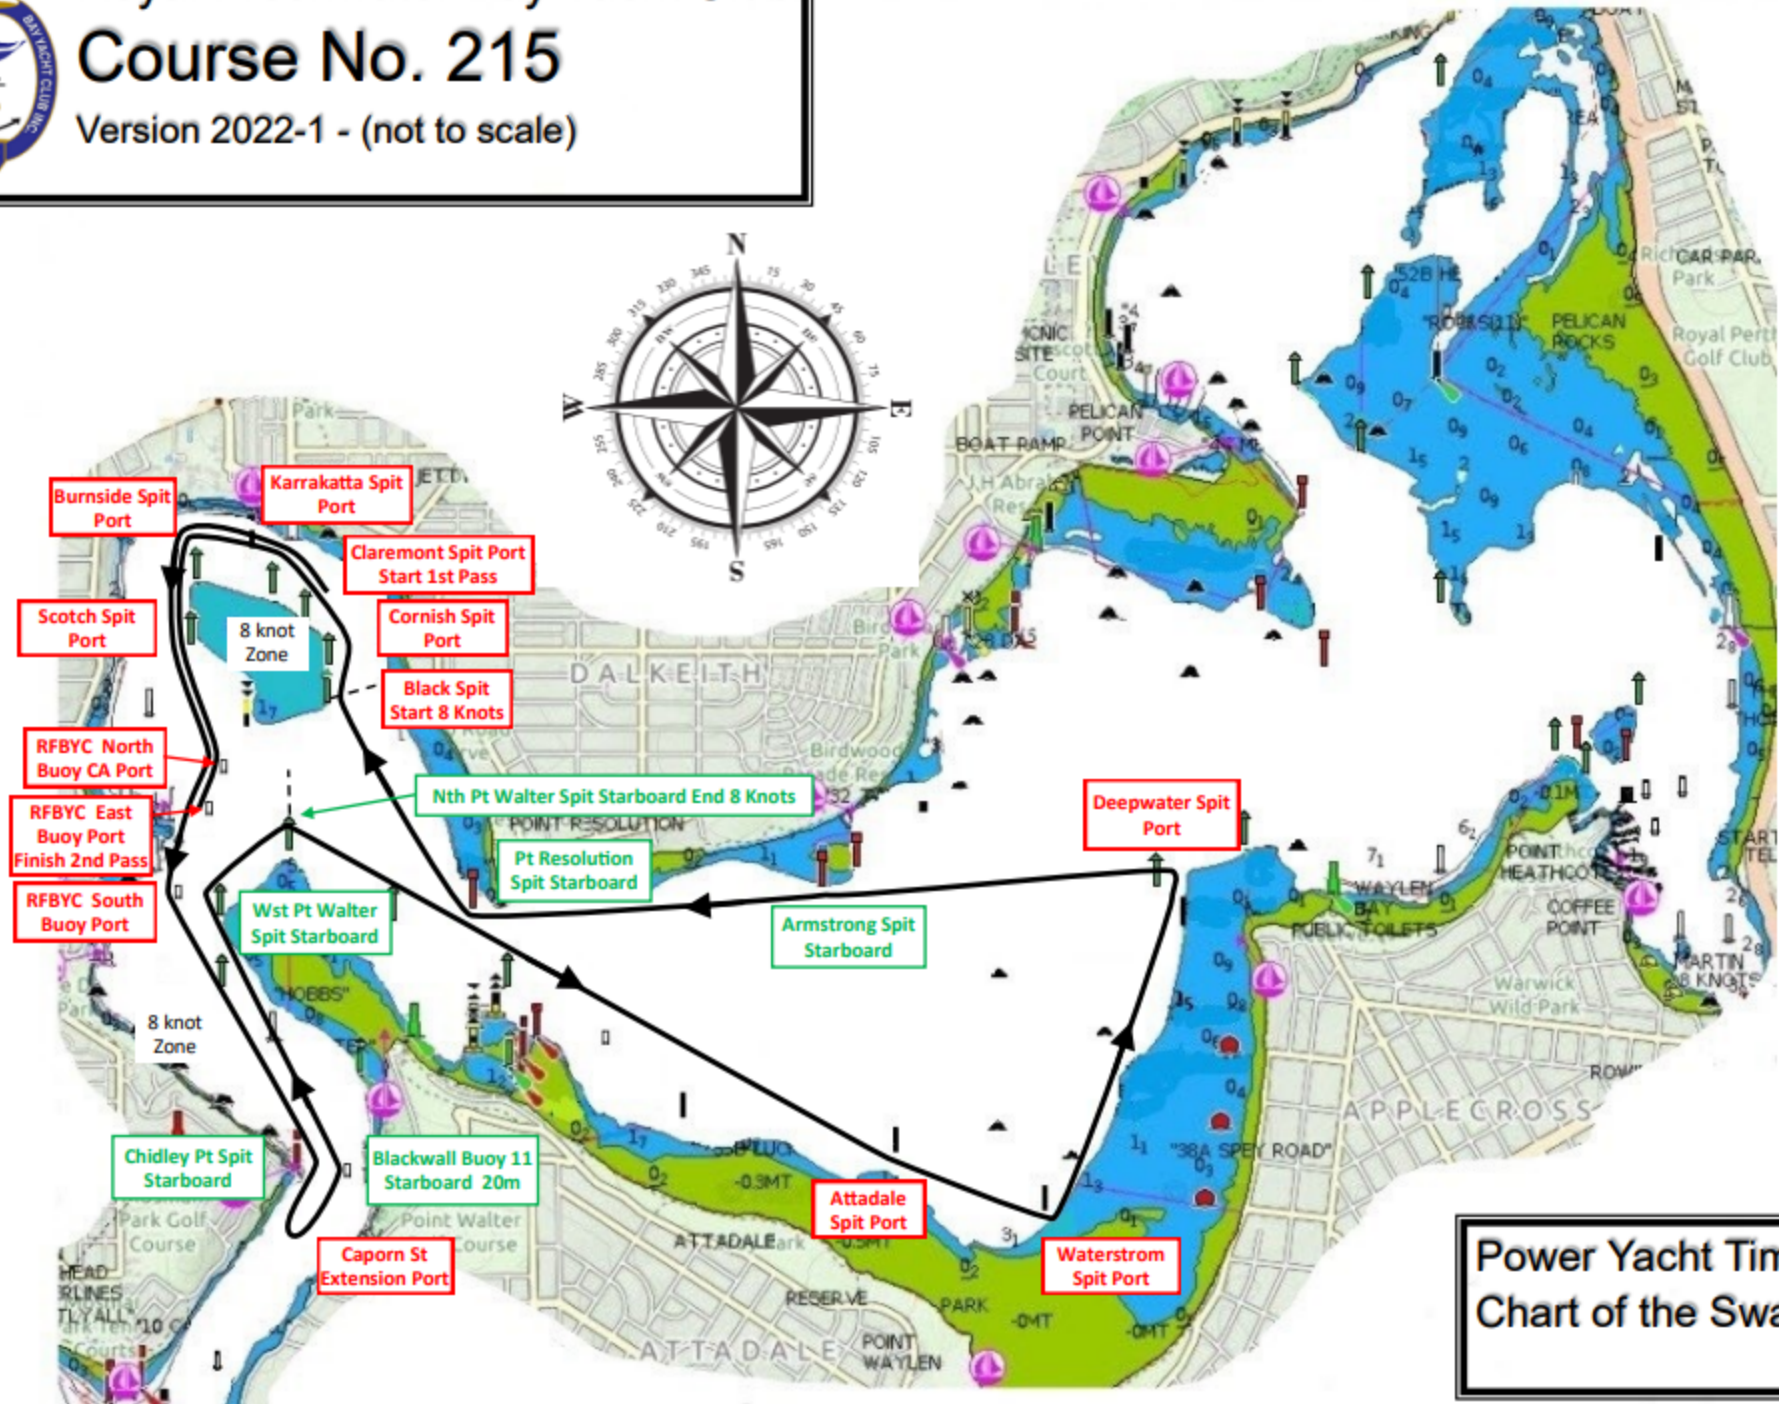

Royal Freshwater Bay Yacht Club

# Course No. 215

Version 2022-1 - (not to scale)

Power Yacht Time Trialling  
Chart of the Swan River