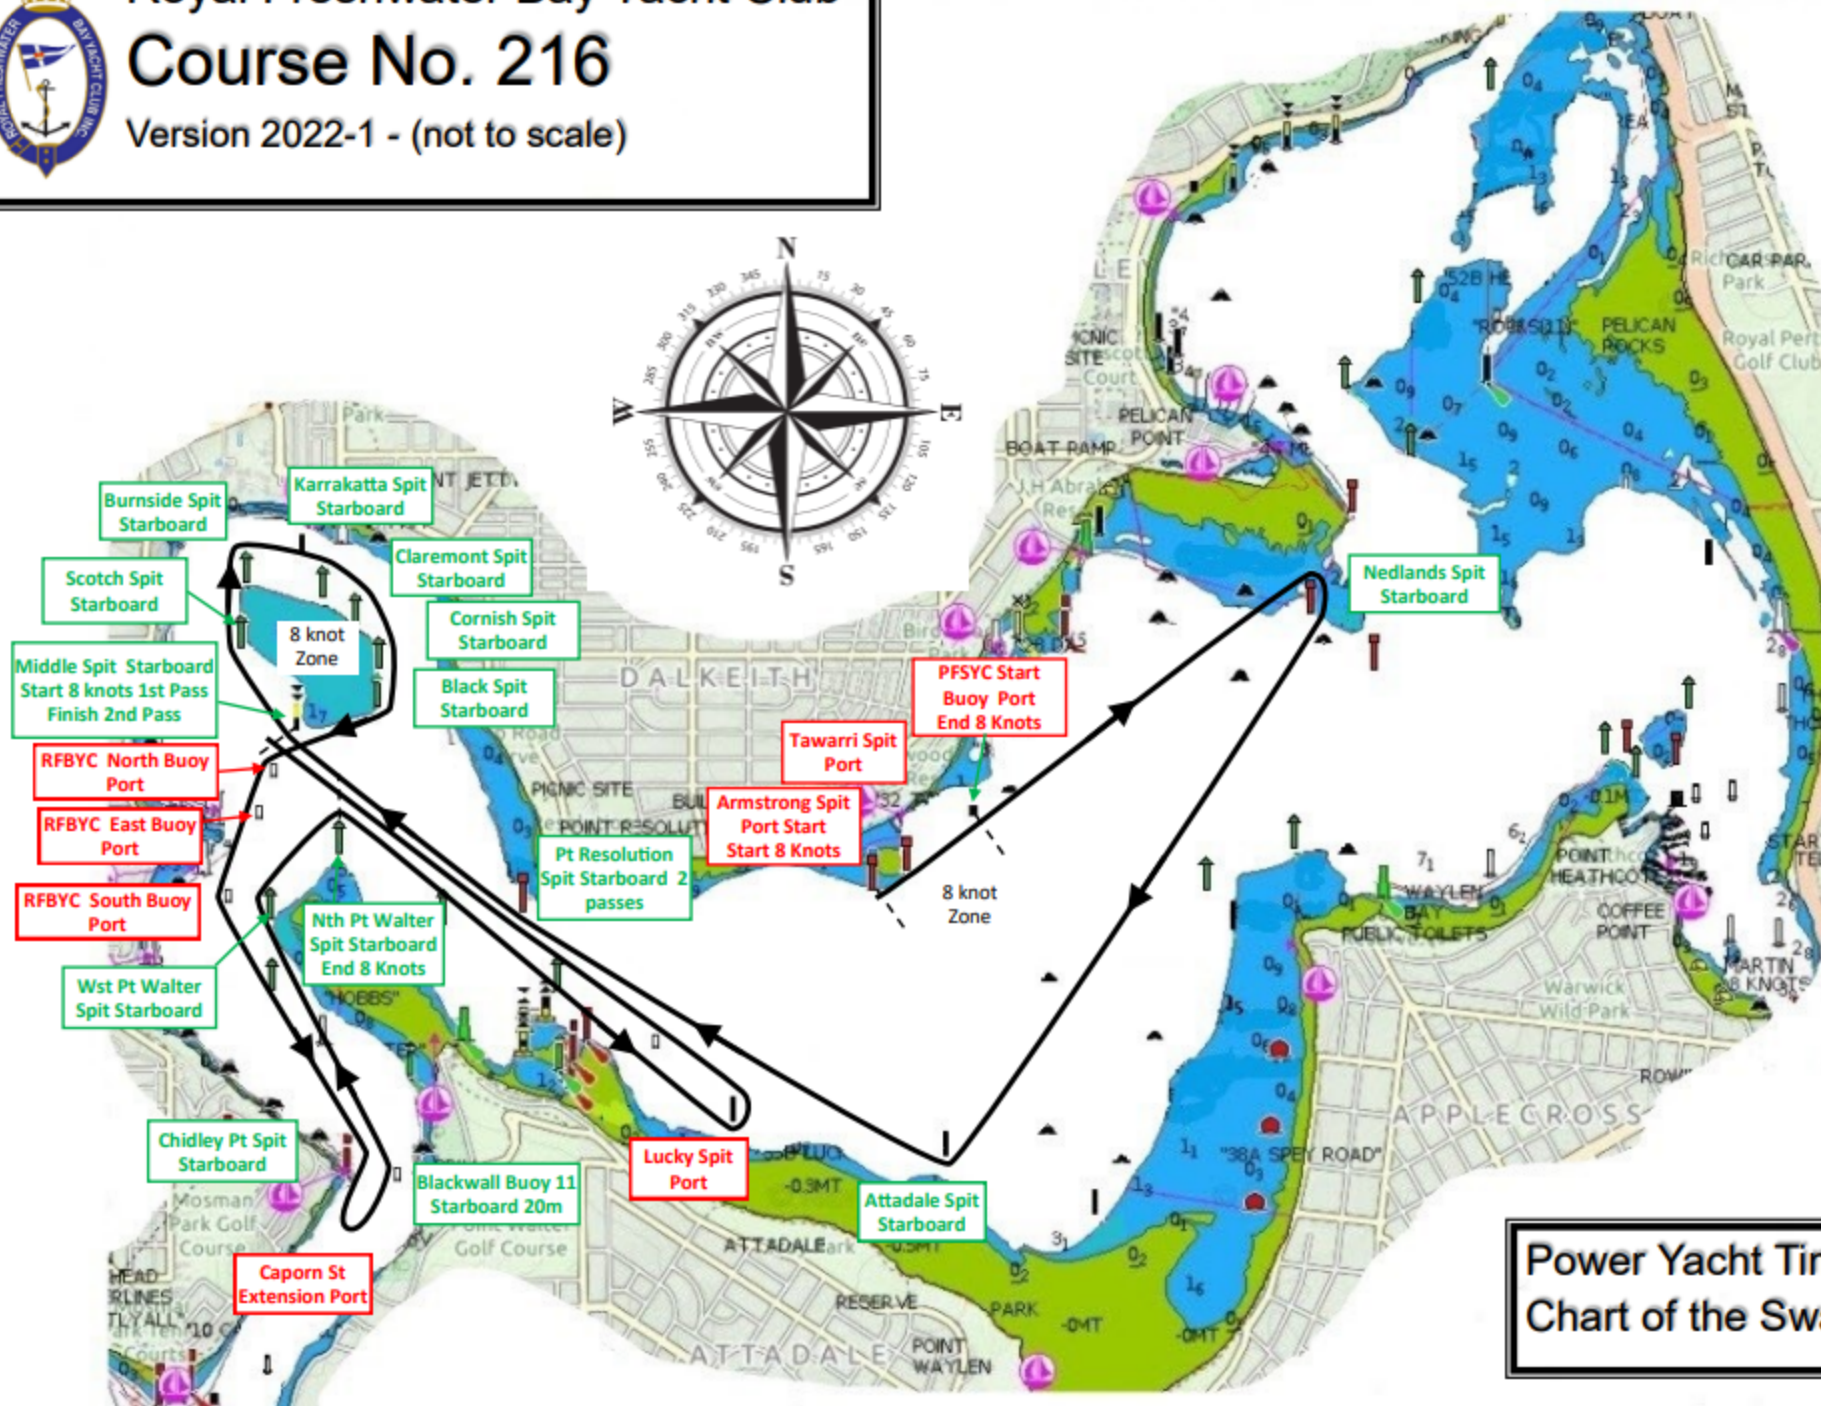

Royal Freshwater Bay Yacht Club

Course No. 216

Version 2022-1 - (not to scale)

Power Yacht Time Trialling Chart of the Swan River