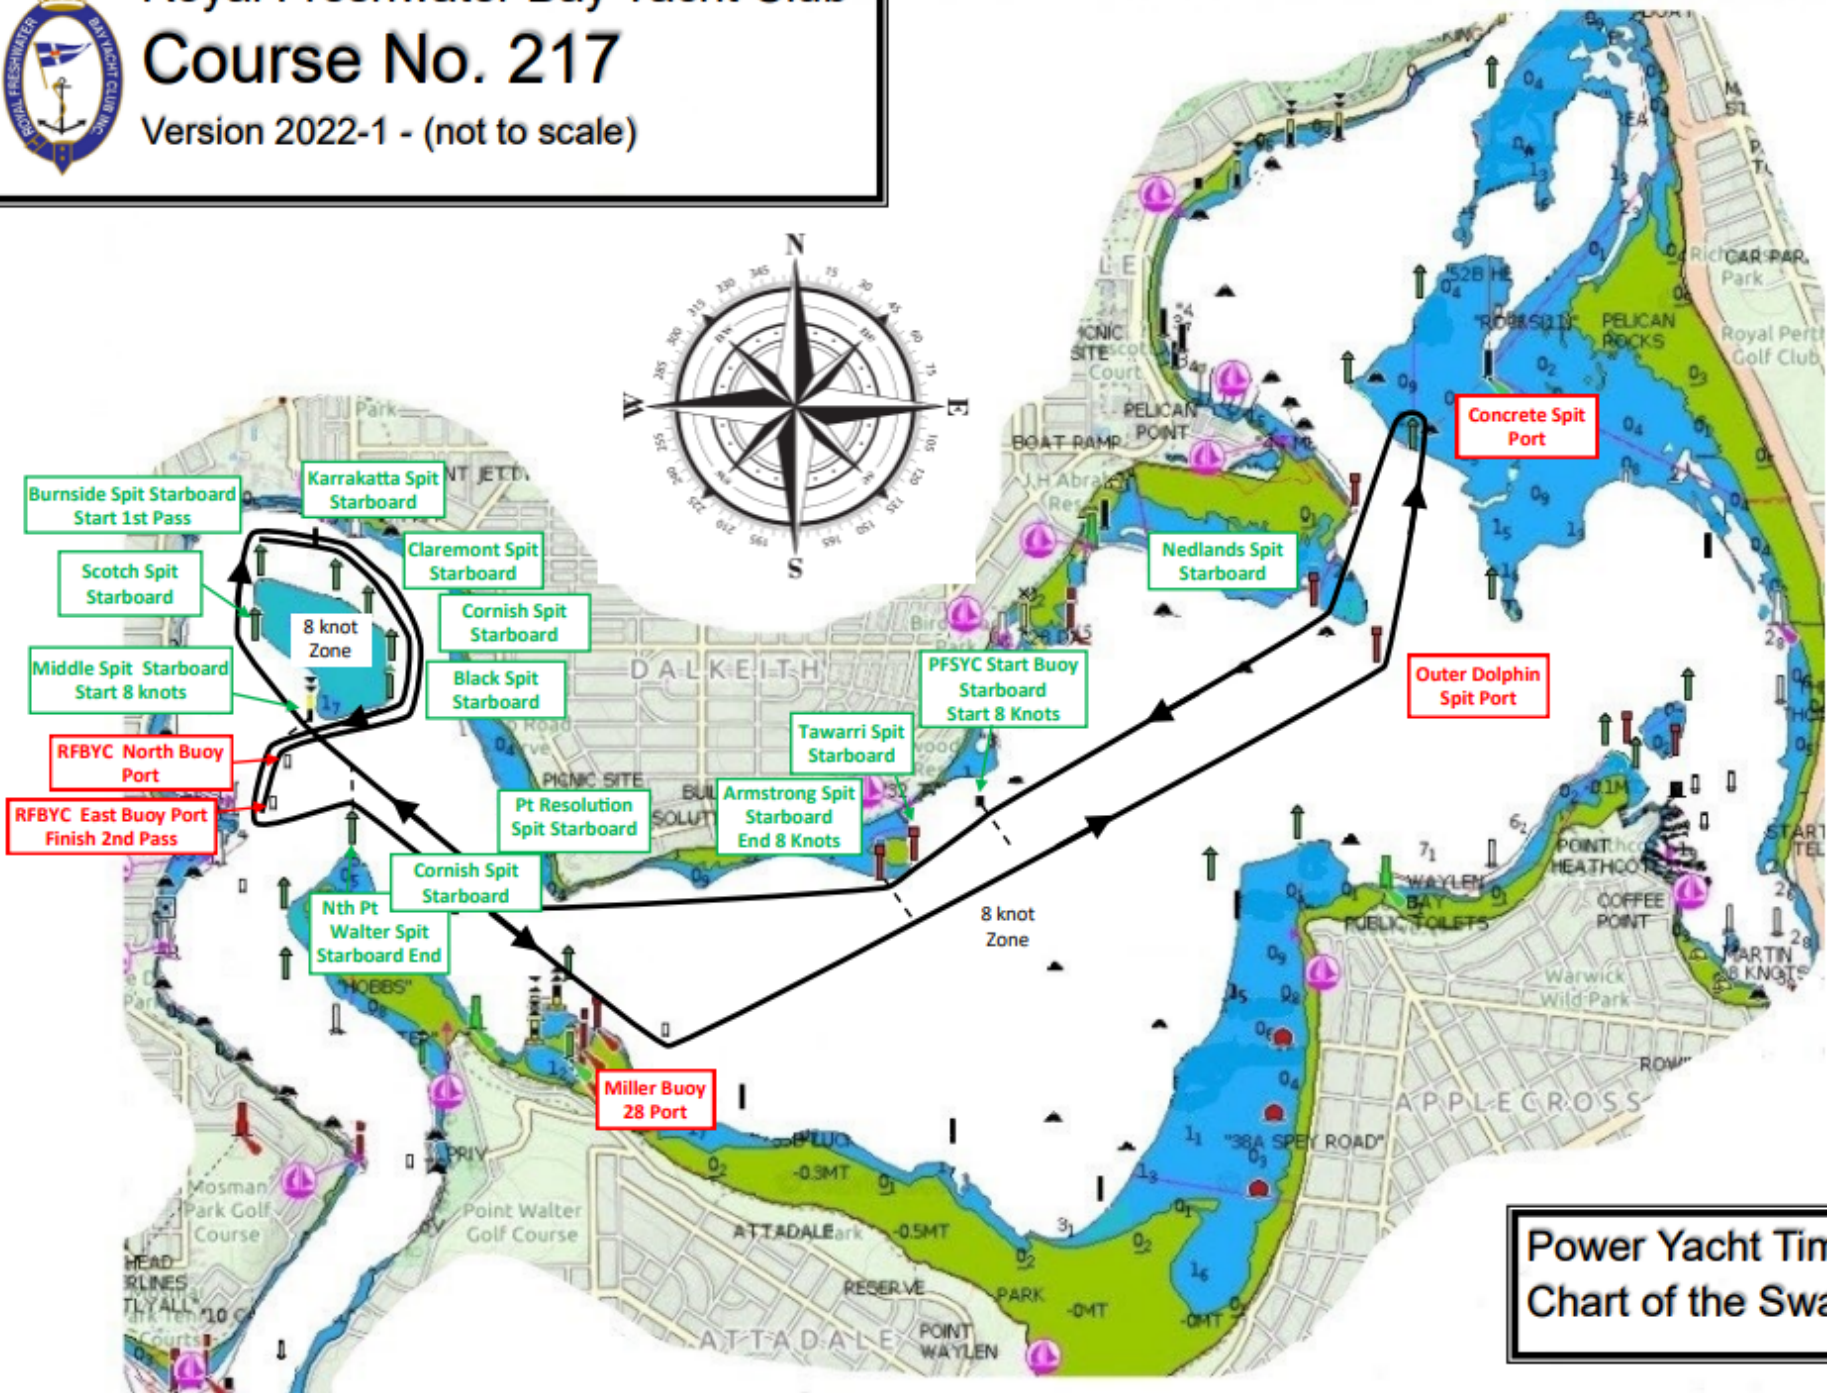

Royal Freshwater Bay Yacht Club

Course No. 217

Version 2022-1 - (not to scale)

Power Yacht Time Trialling Chart of the Swan River