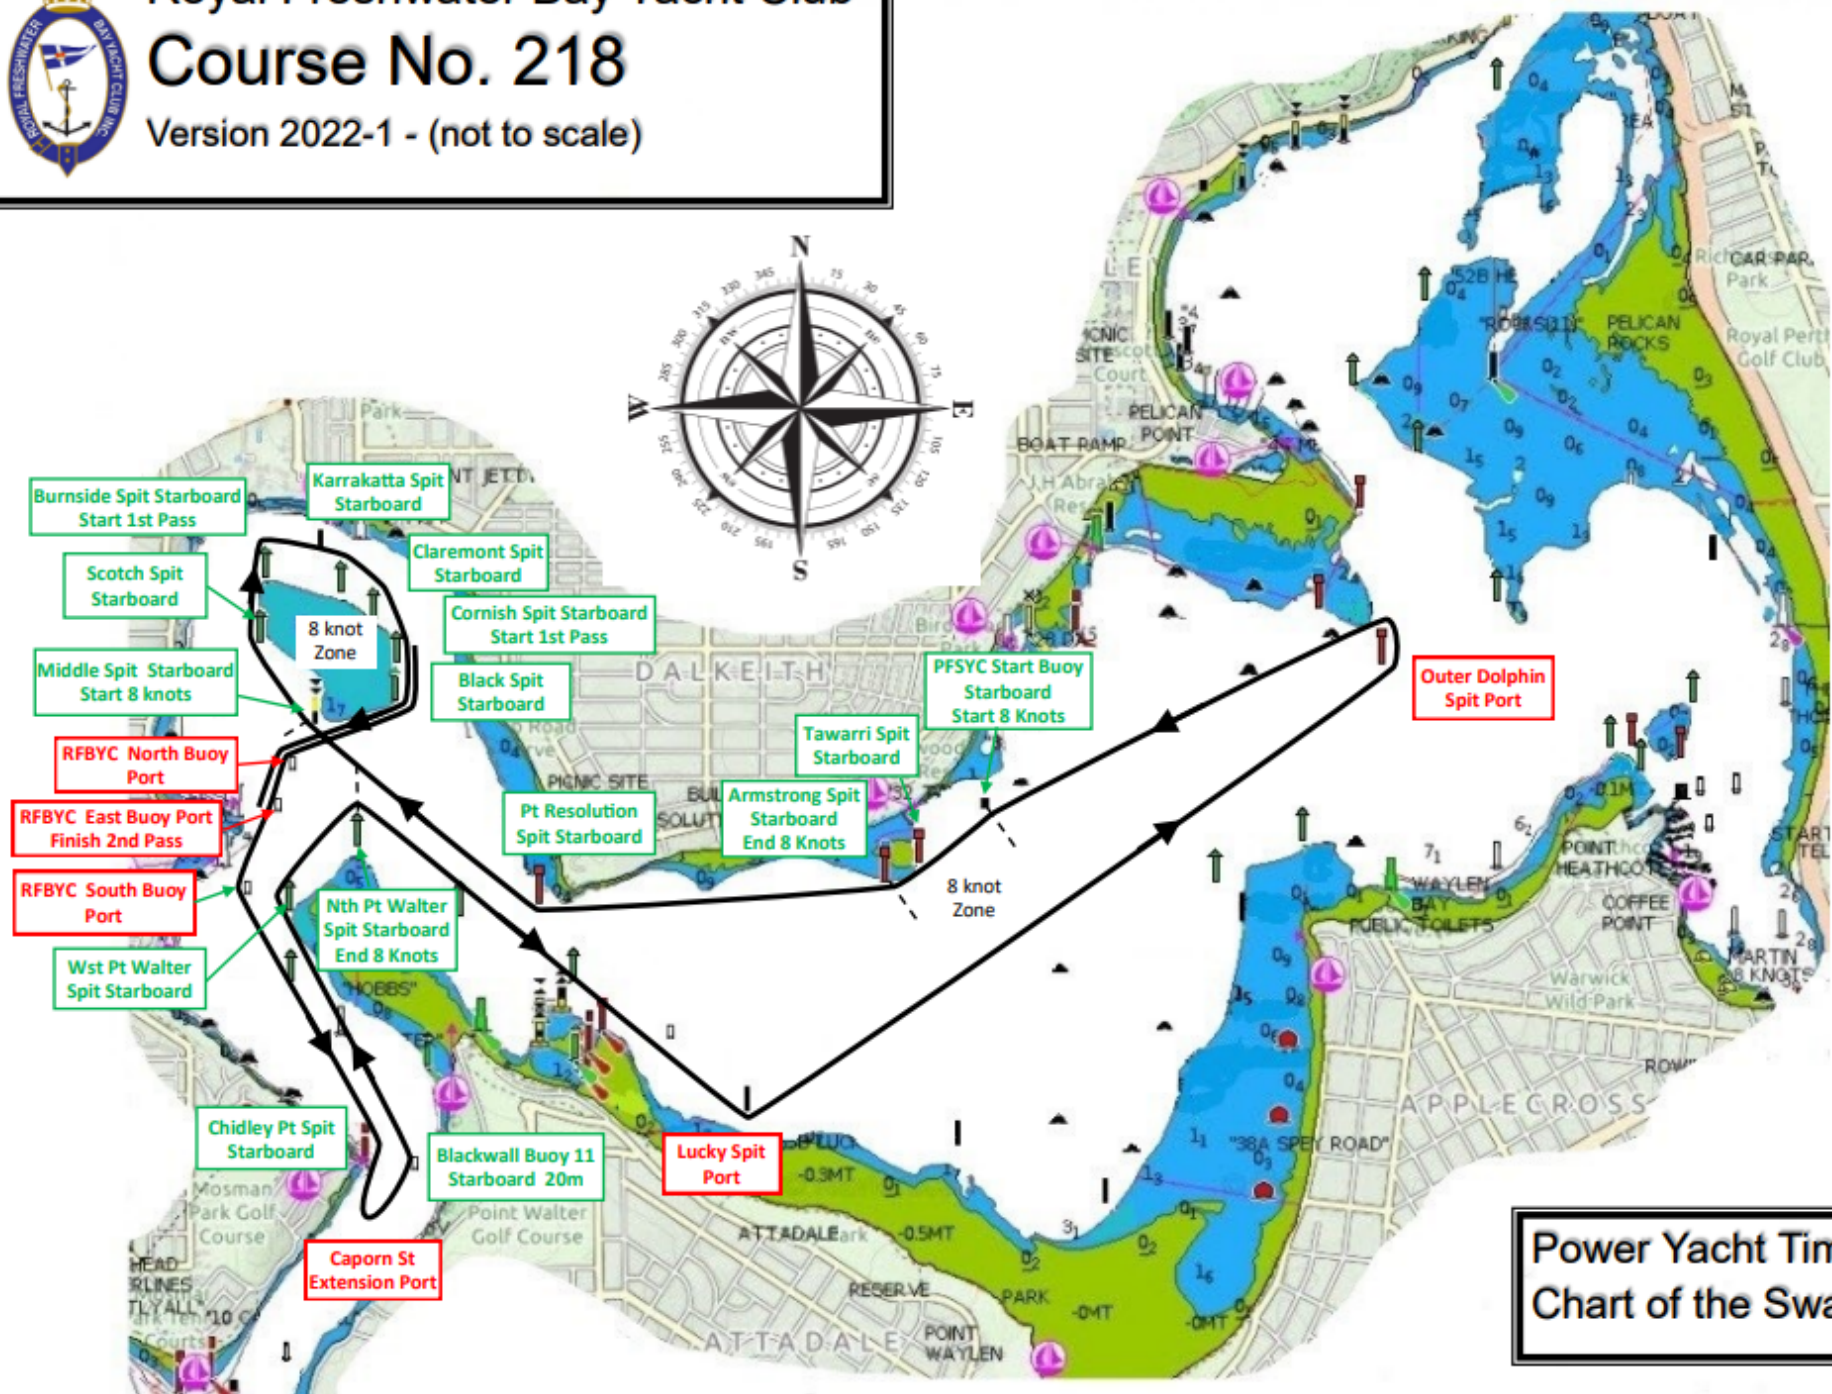

Royal Freshwater Bay Yacht Club

Course No. 218

Version 2022-1 - (not to scale)

Power Yacht Time Trialling  
Chart of the Swan River