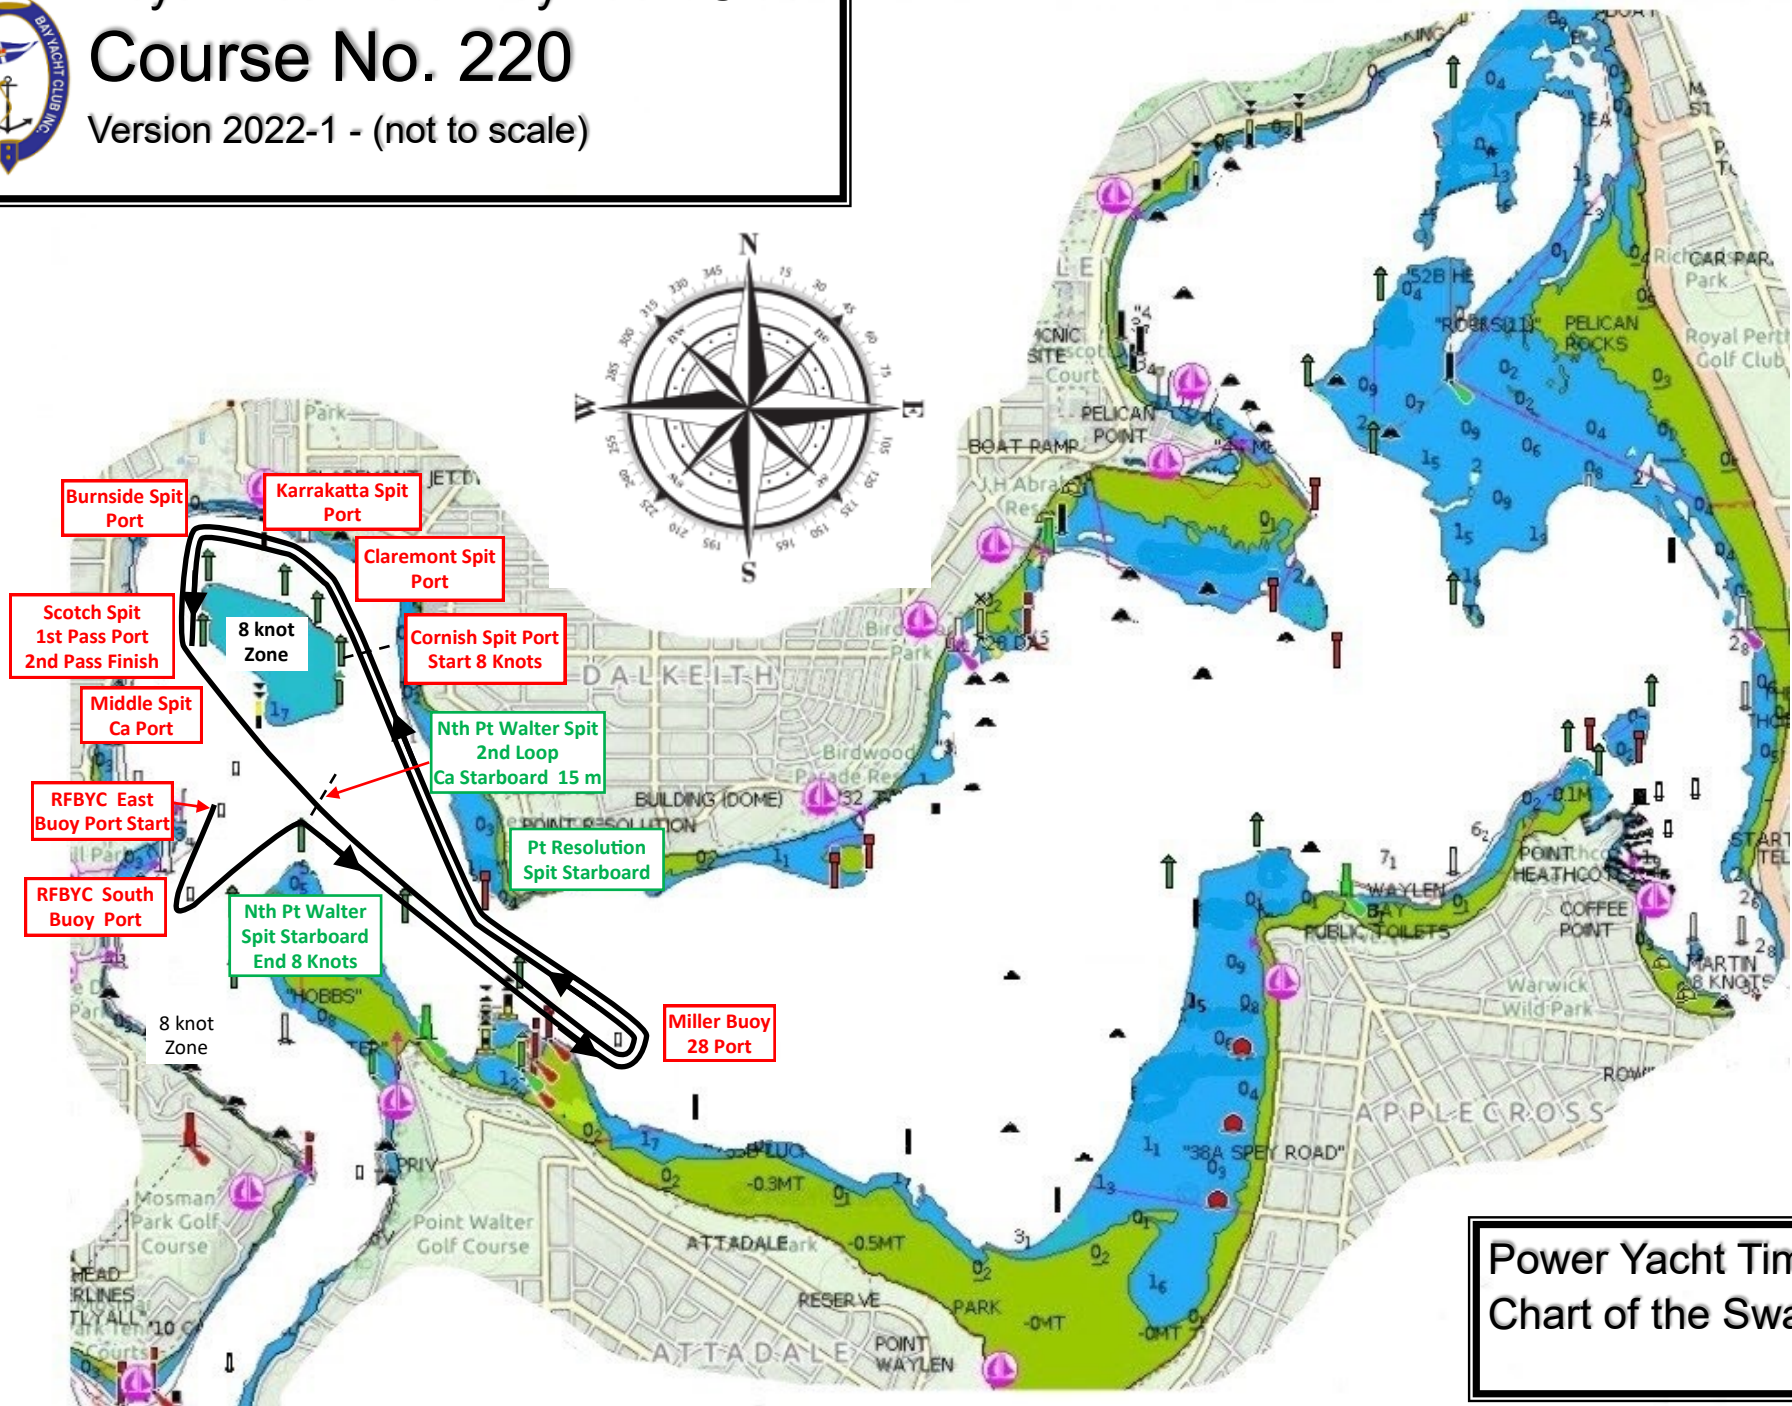

Royal Freshwater Bay Yacht Club

Course No. 220

Version 2022-1 - (not to scale)

Power Yacht Time Trialling  
Chart of the Swan River