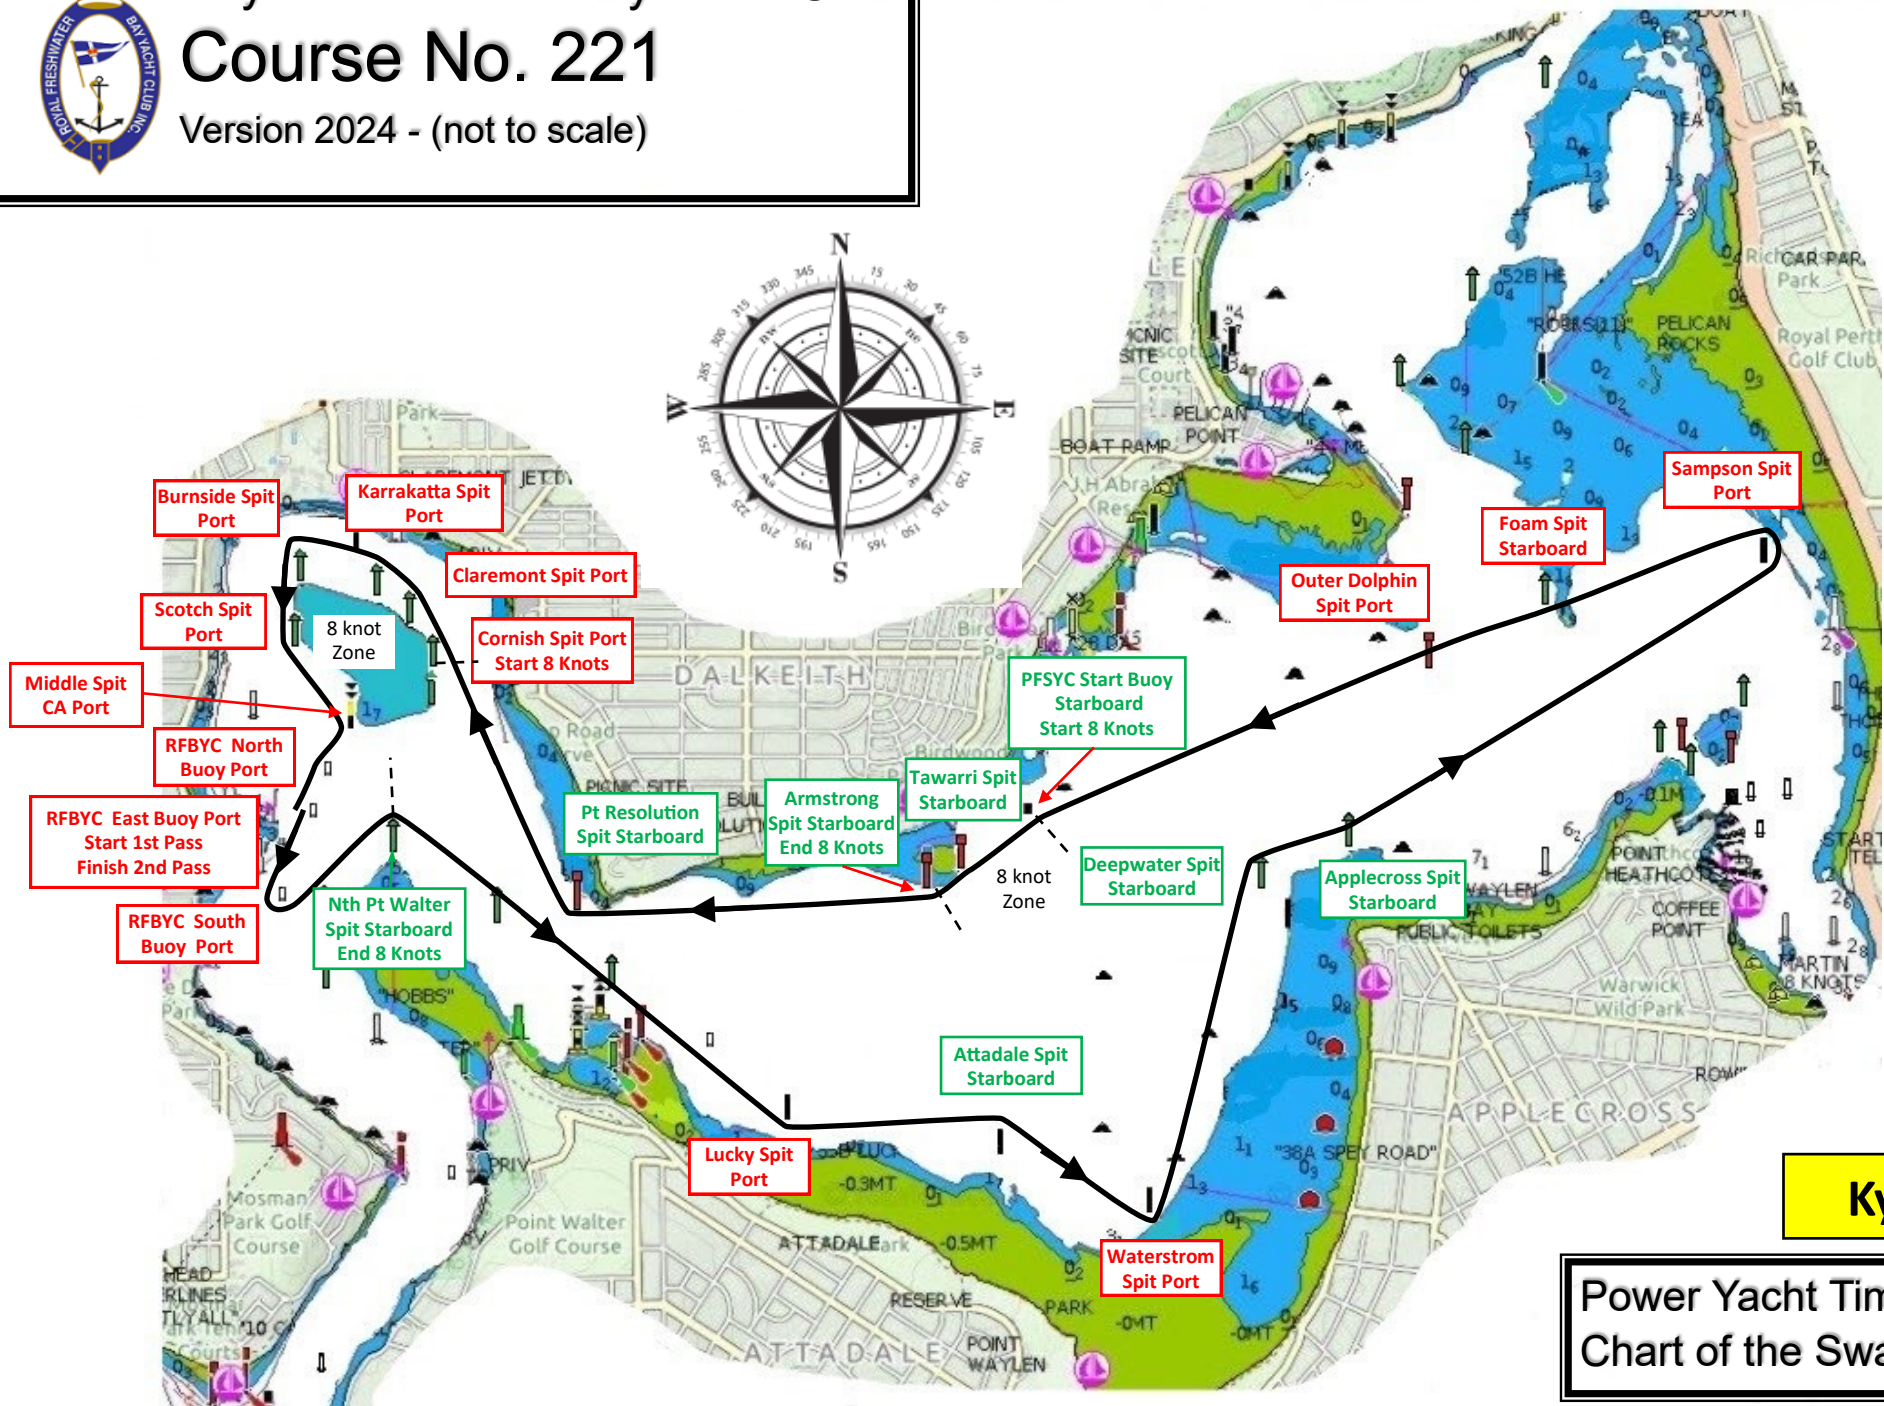

Royal Freshwater Bay Yacht Club

Course No. 221

Version 2024 - (not to scale)

**Kylie Cup**

**Power Yacht Time Trialling  
Chart of the Swan River**