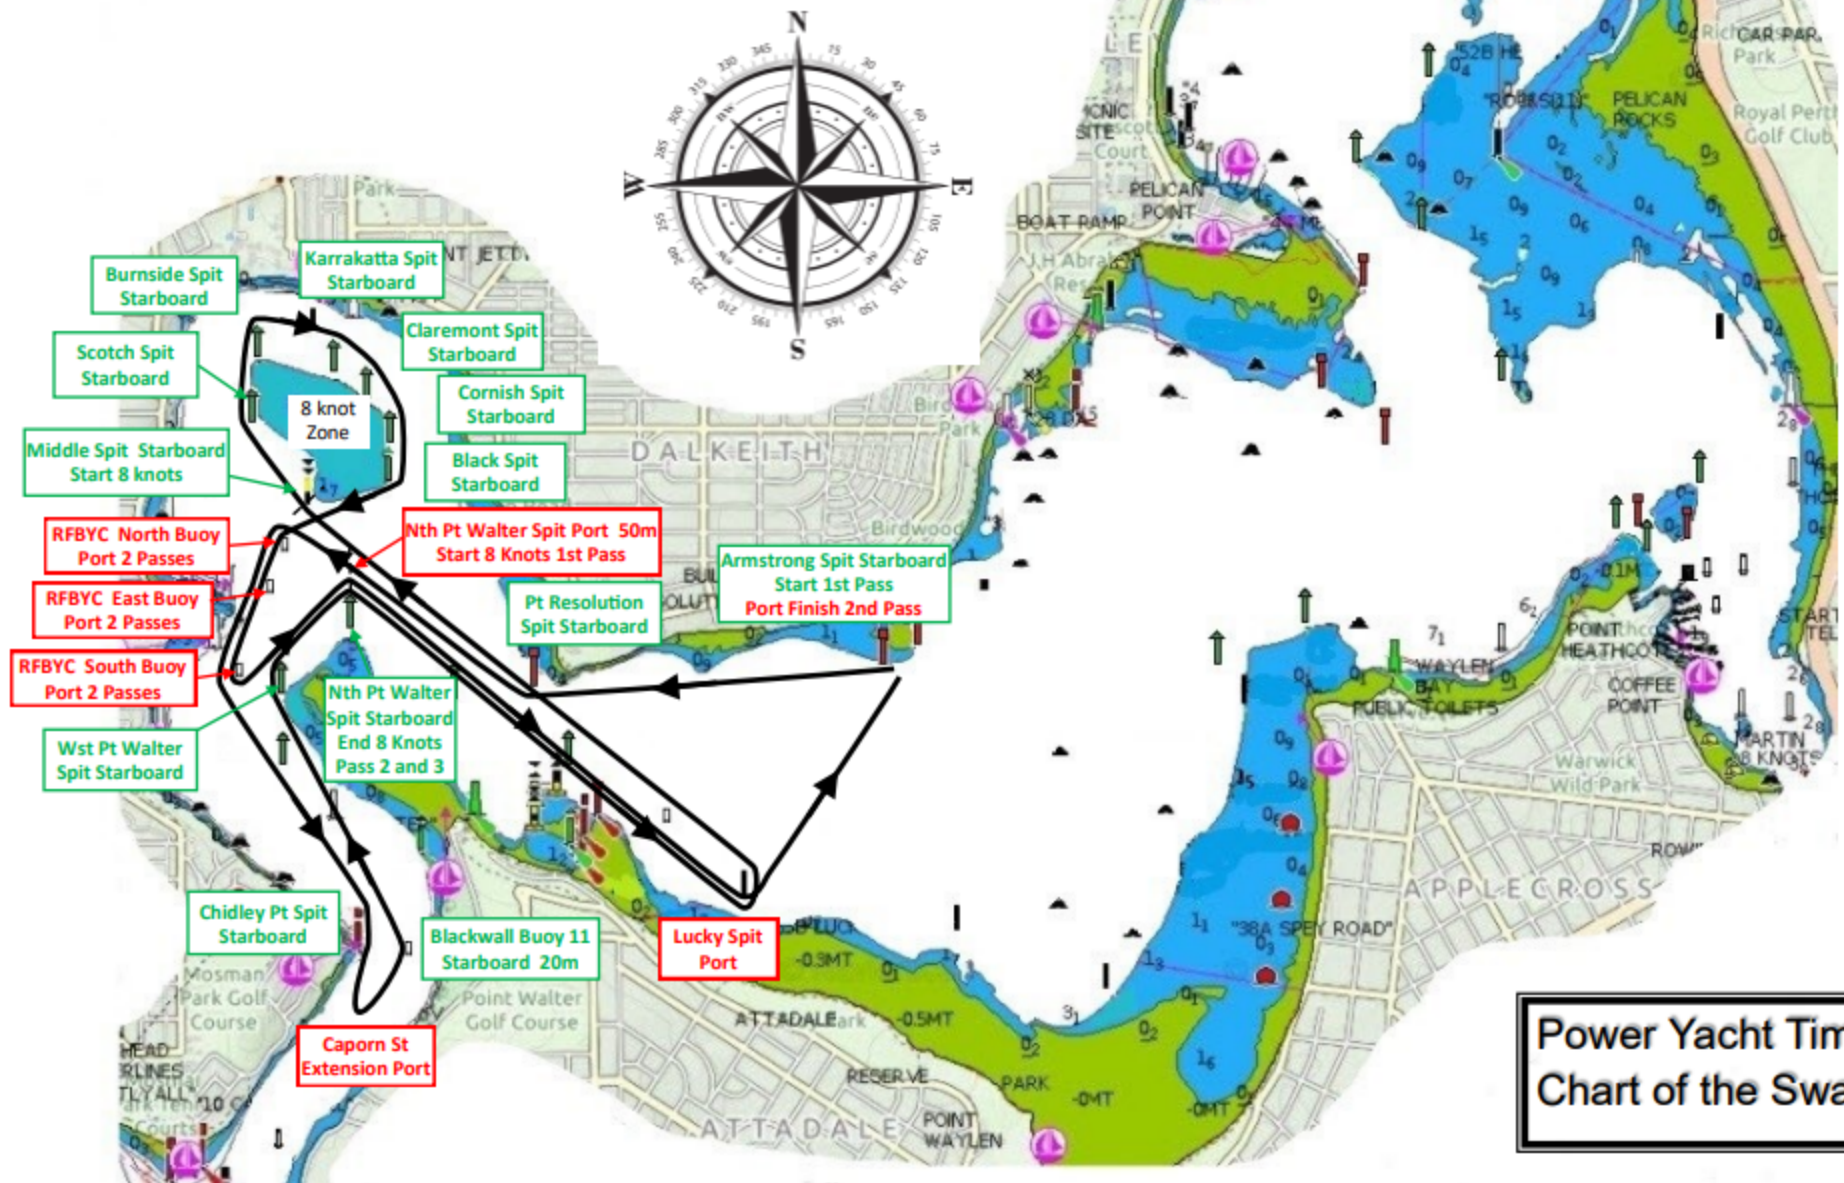

Royal Freshwater Bay Yacht Club

Course No. 222

Version 2022-1 - (not to scale)

Power Yacht Time Trialling Chart of the Swan River