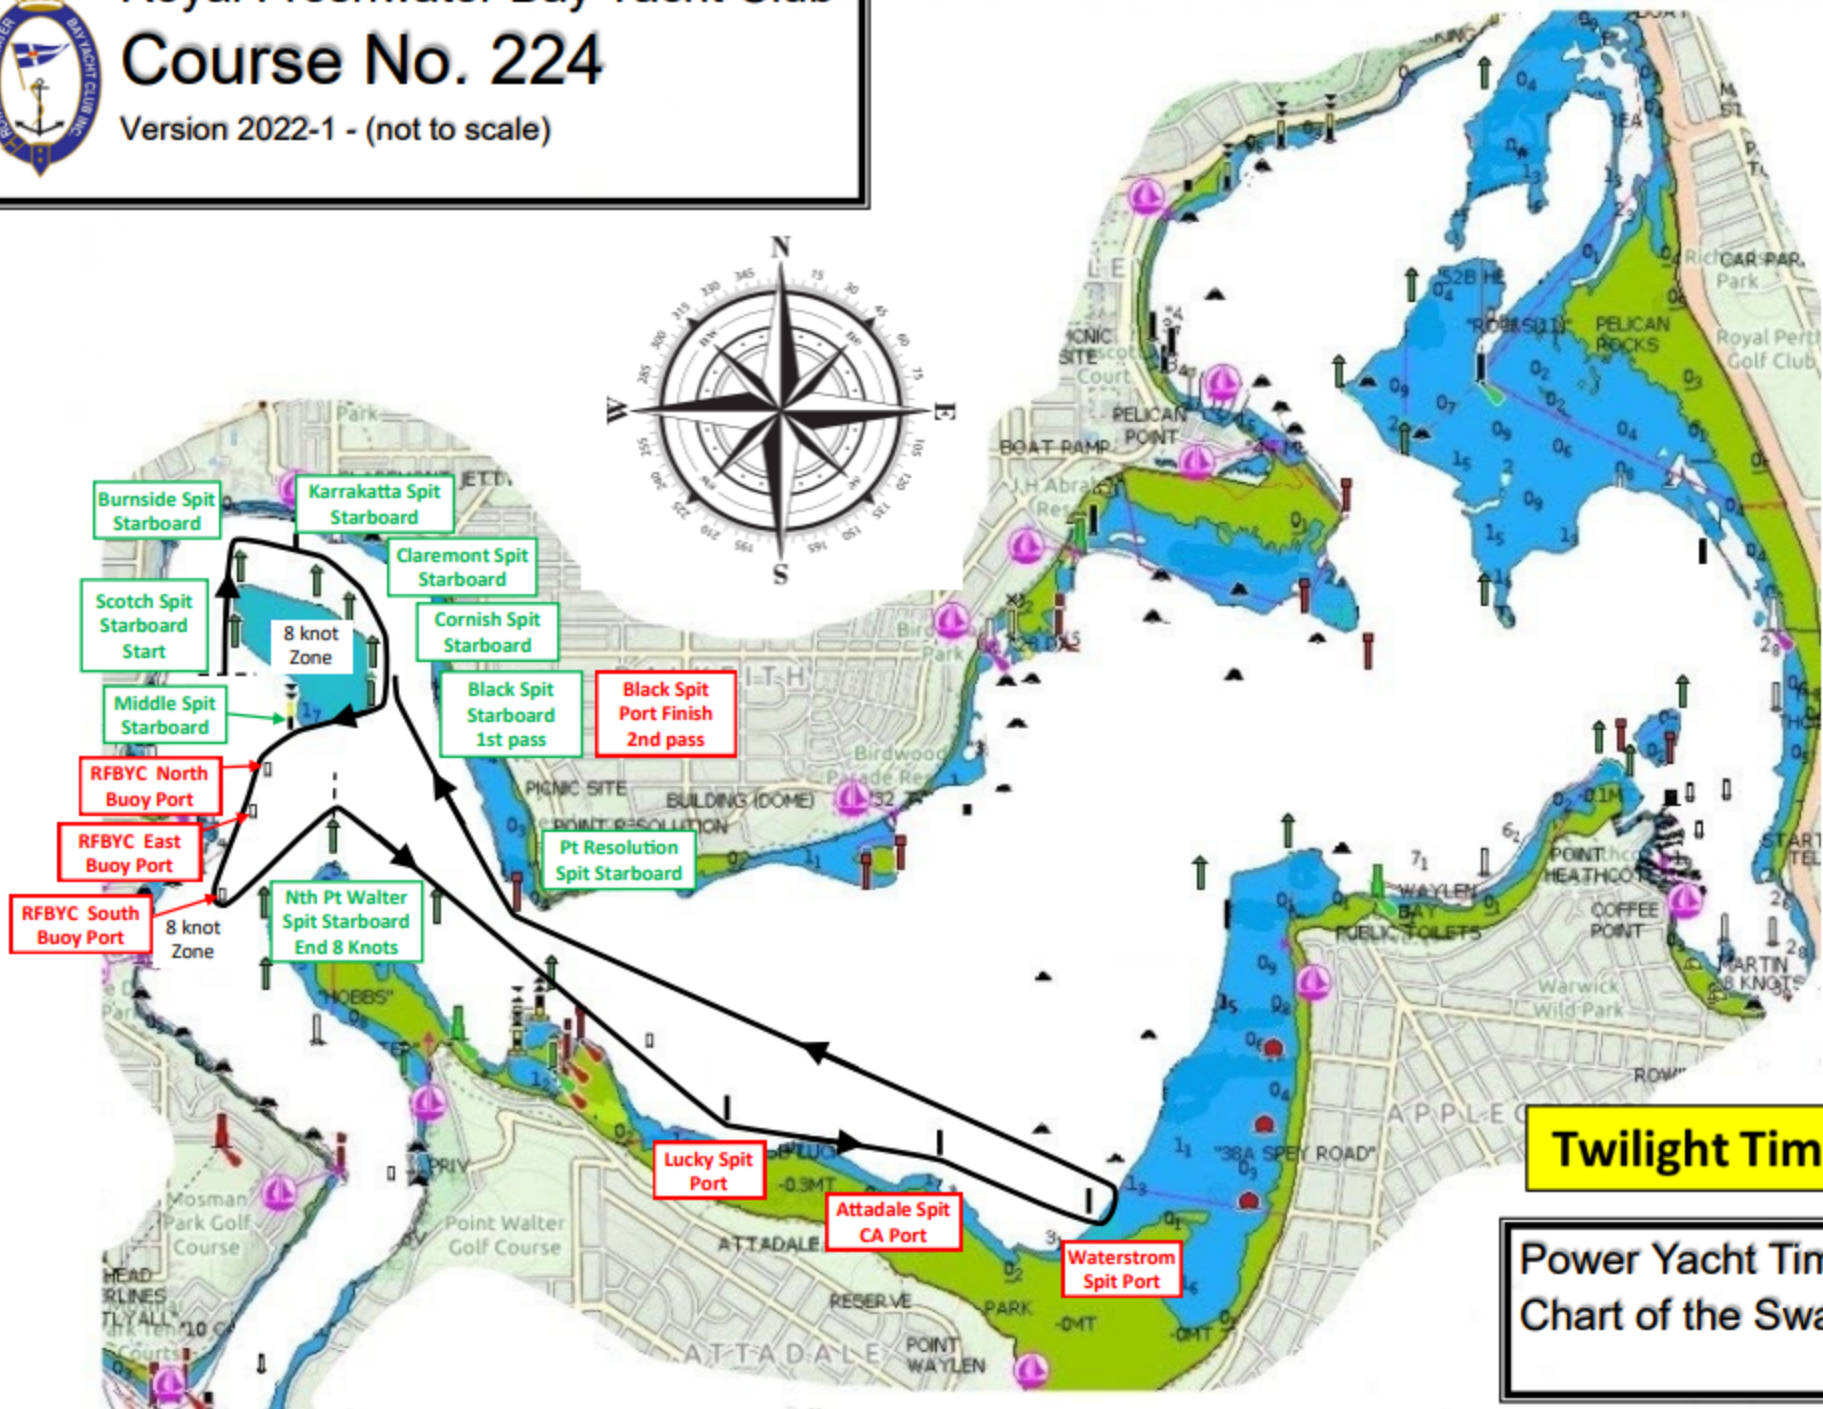

Royal Freshwater Bay Yacht Club

Course No. 224

Version 2022-1 - (not to scale)

Twilight Time Trial

Power Yacht Time Trialling
Chart of the Swan River