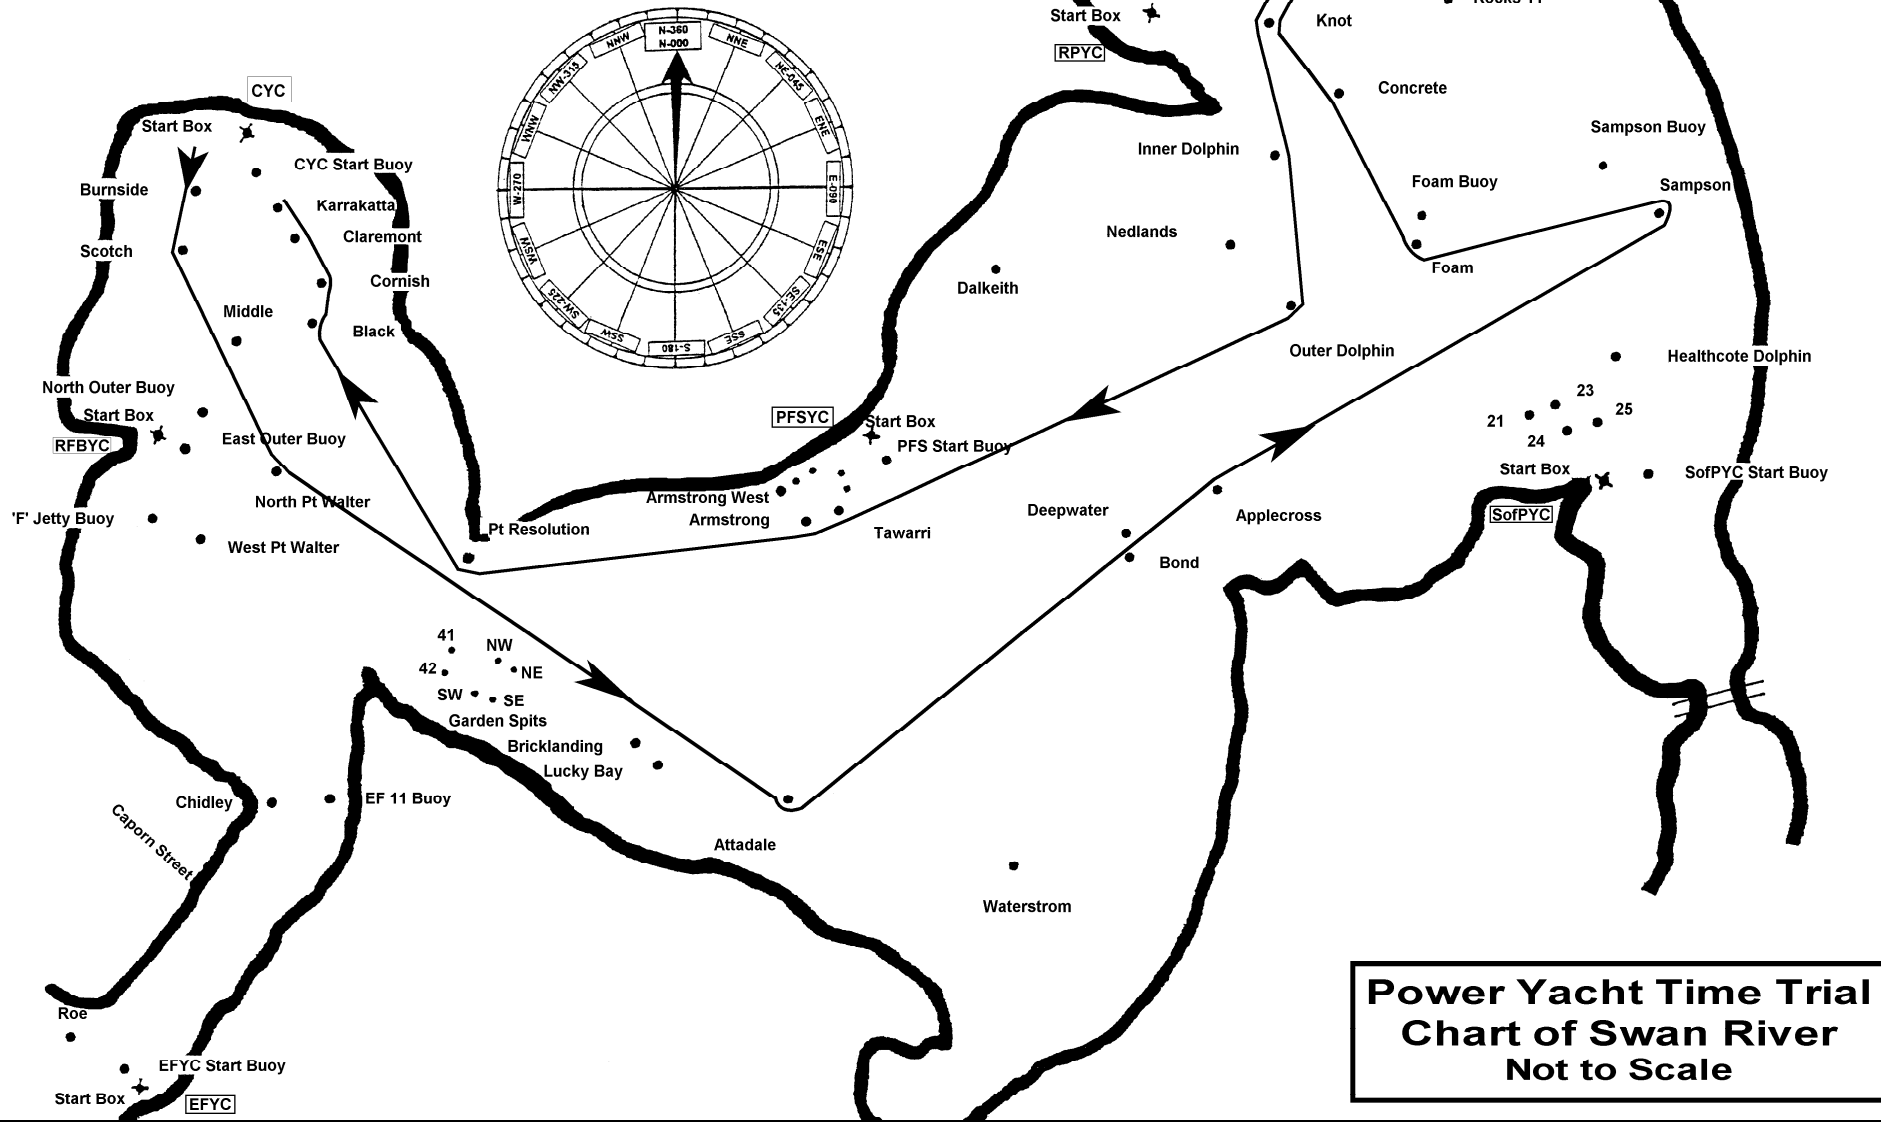

CPYC of YWA
 Course No. 031
 Version 2010.01

**Power Yacht Time Trial
 Chart of Swan River
 Not to Scale**