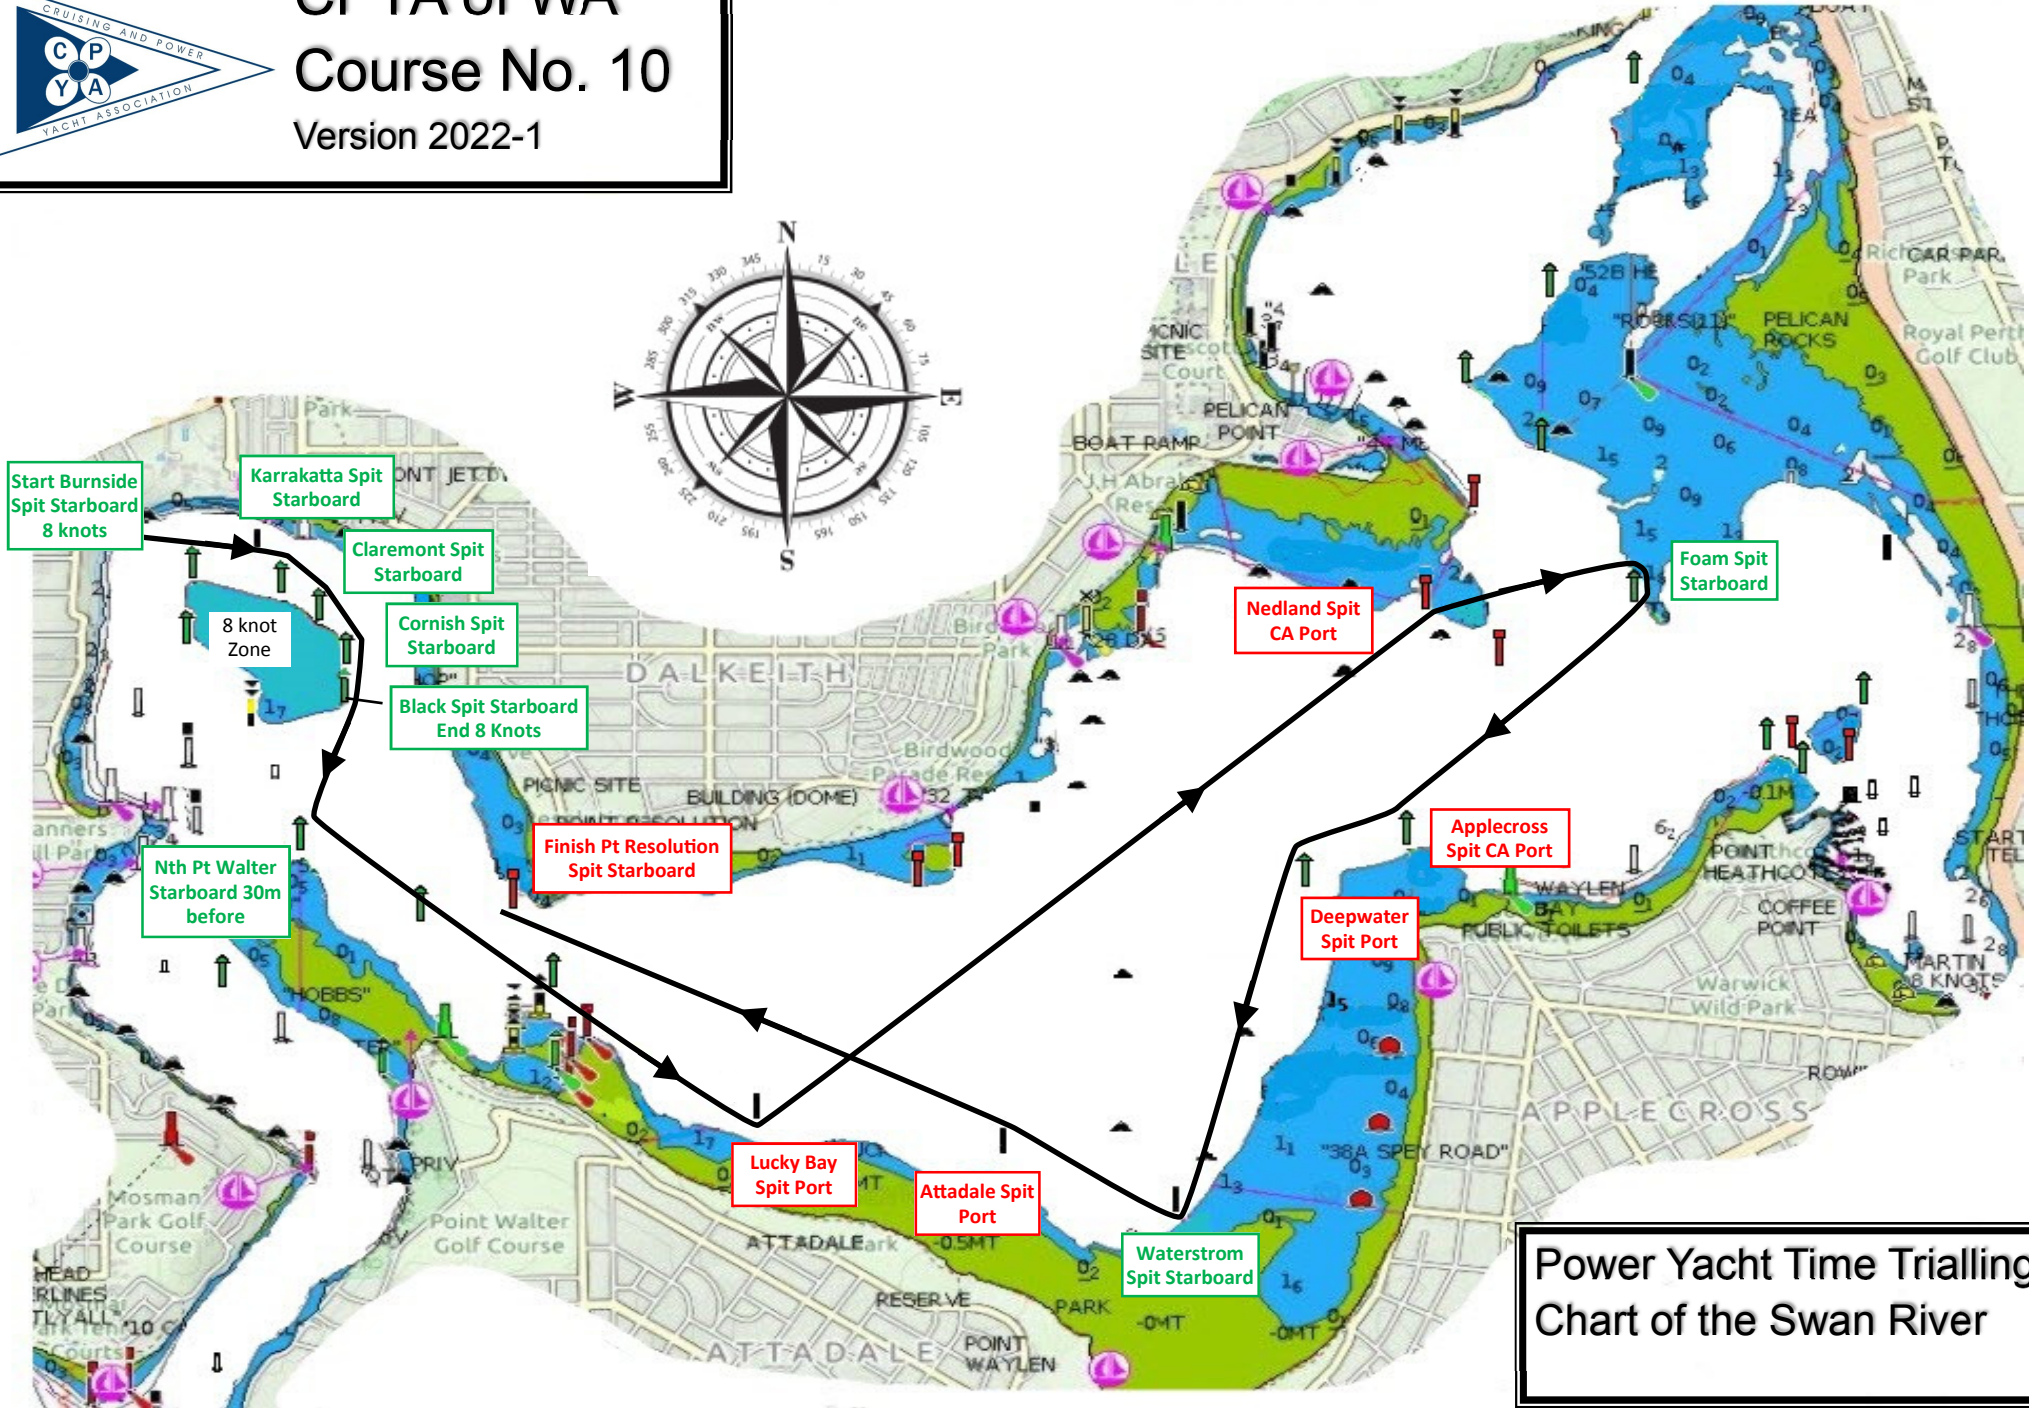

CPYA of WA Course No. 10 Version 2022-1

Power Yacht Time Trialling
Chart of the Swan River