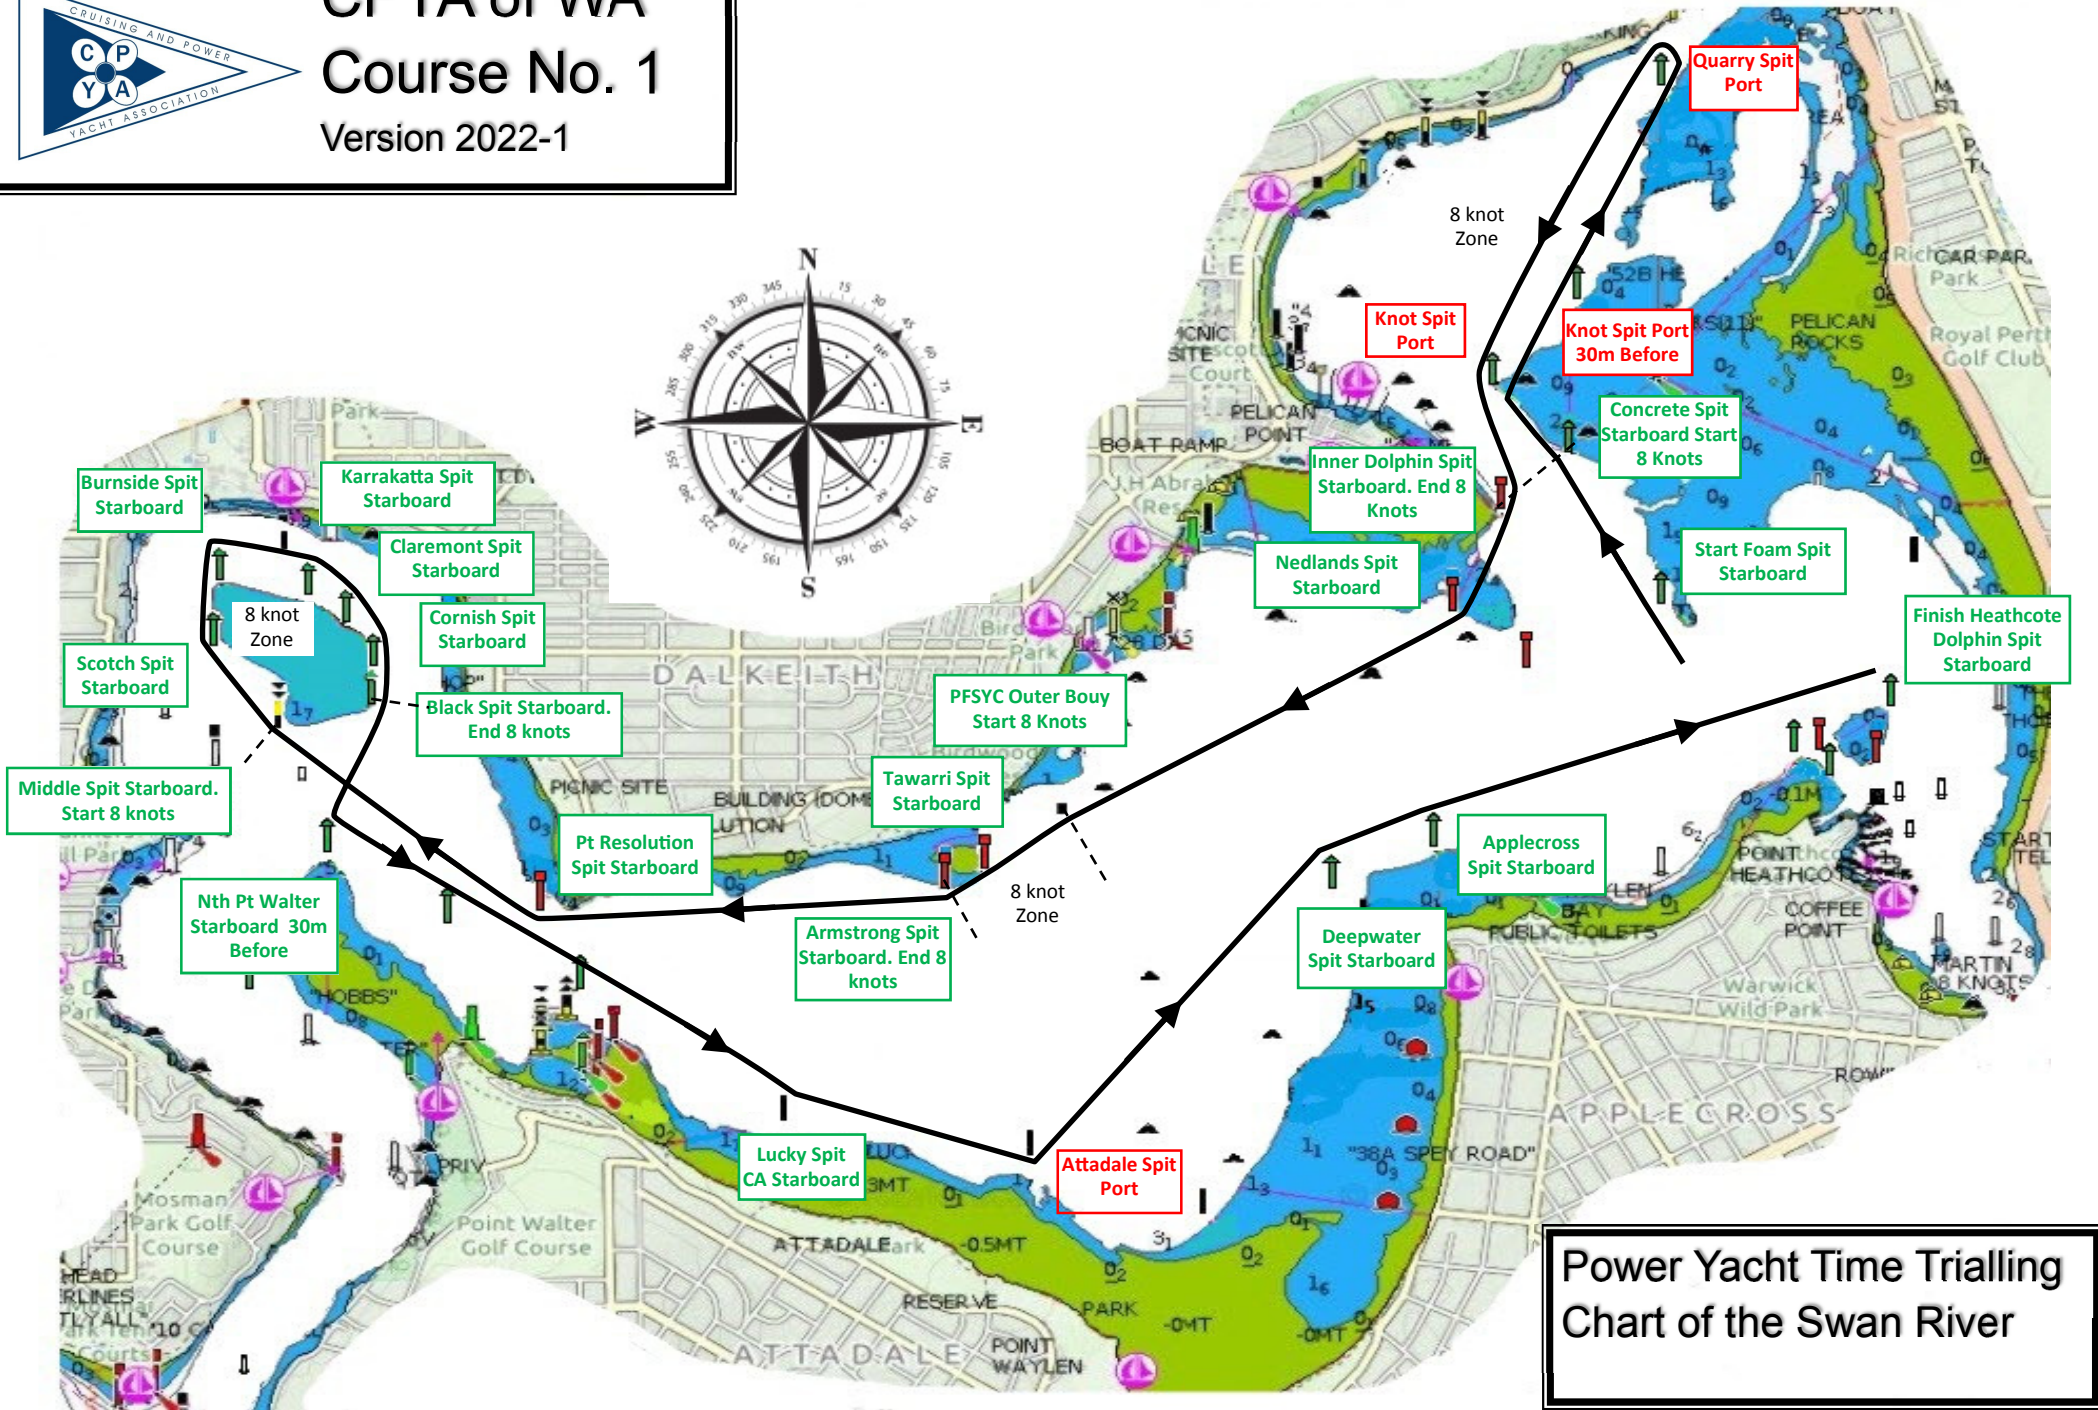

CPYA of WA Course No. 1 Version 2022-1

Power Yacht Time Trialling
Chart of the Swan River