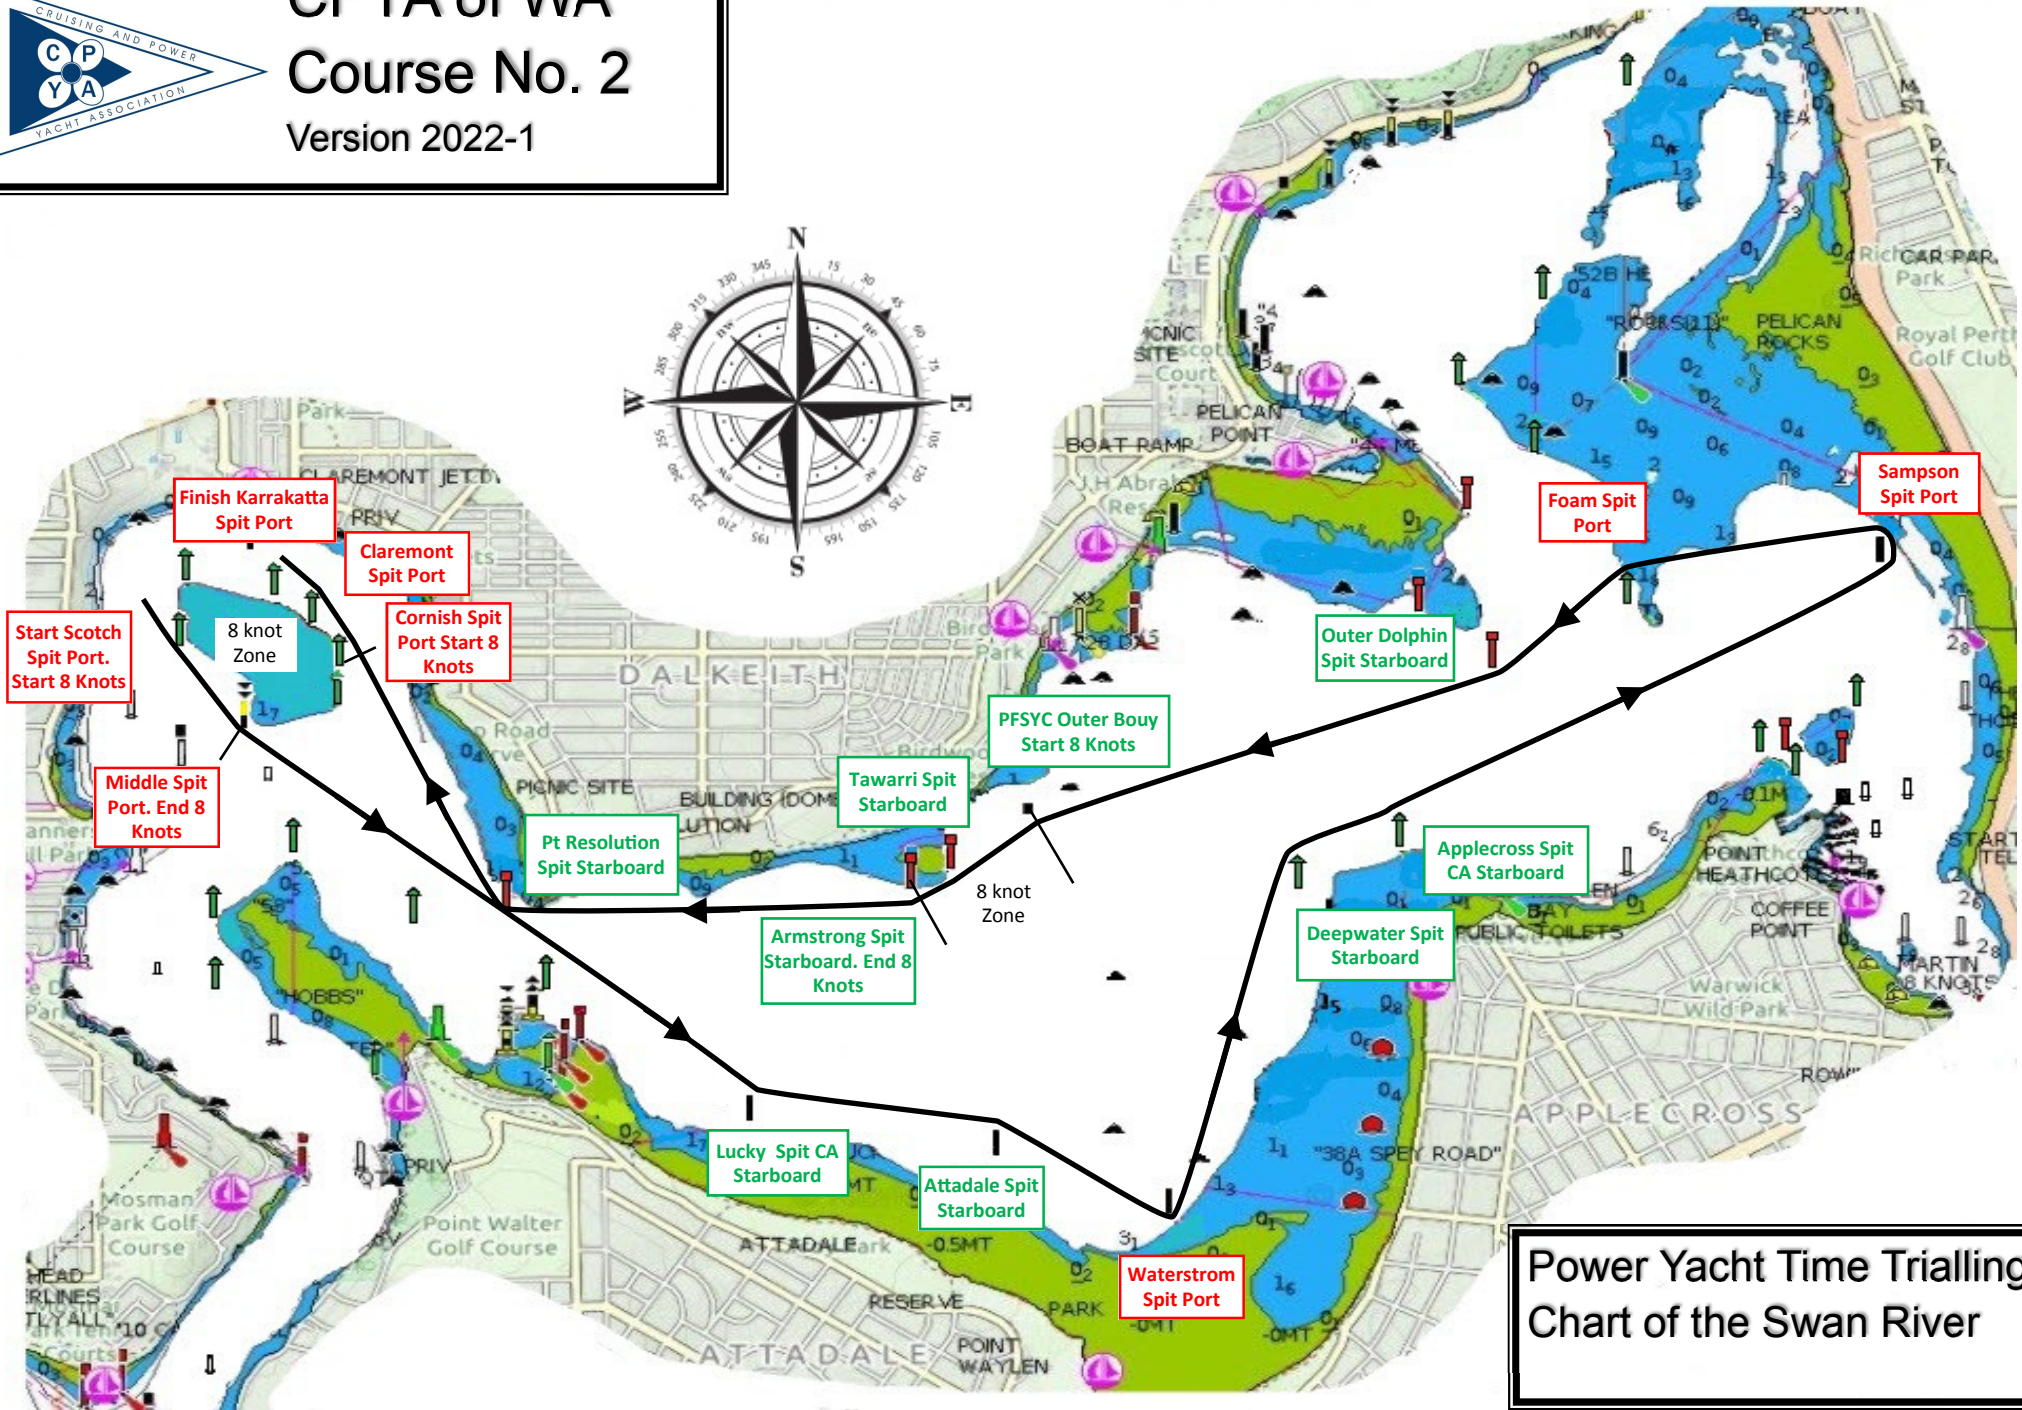

CPYA of WA Course No. 2 Version 2022-1

Power Yacht Time Trialling
Chart of the Swan River