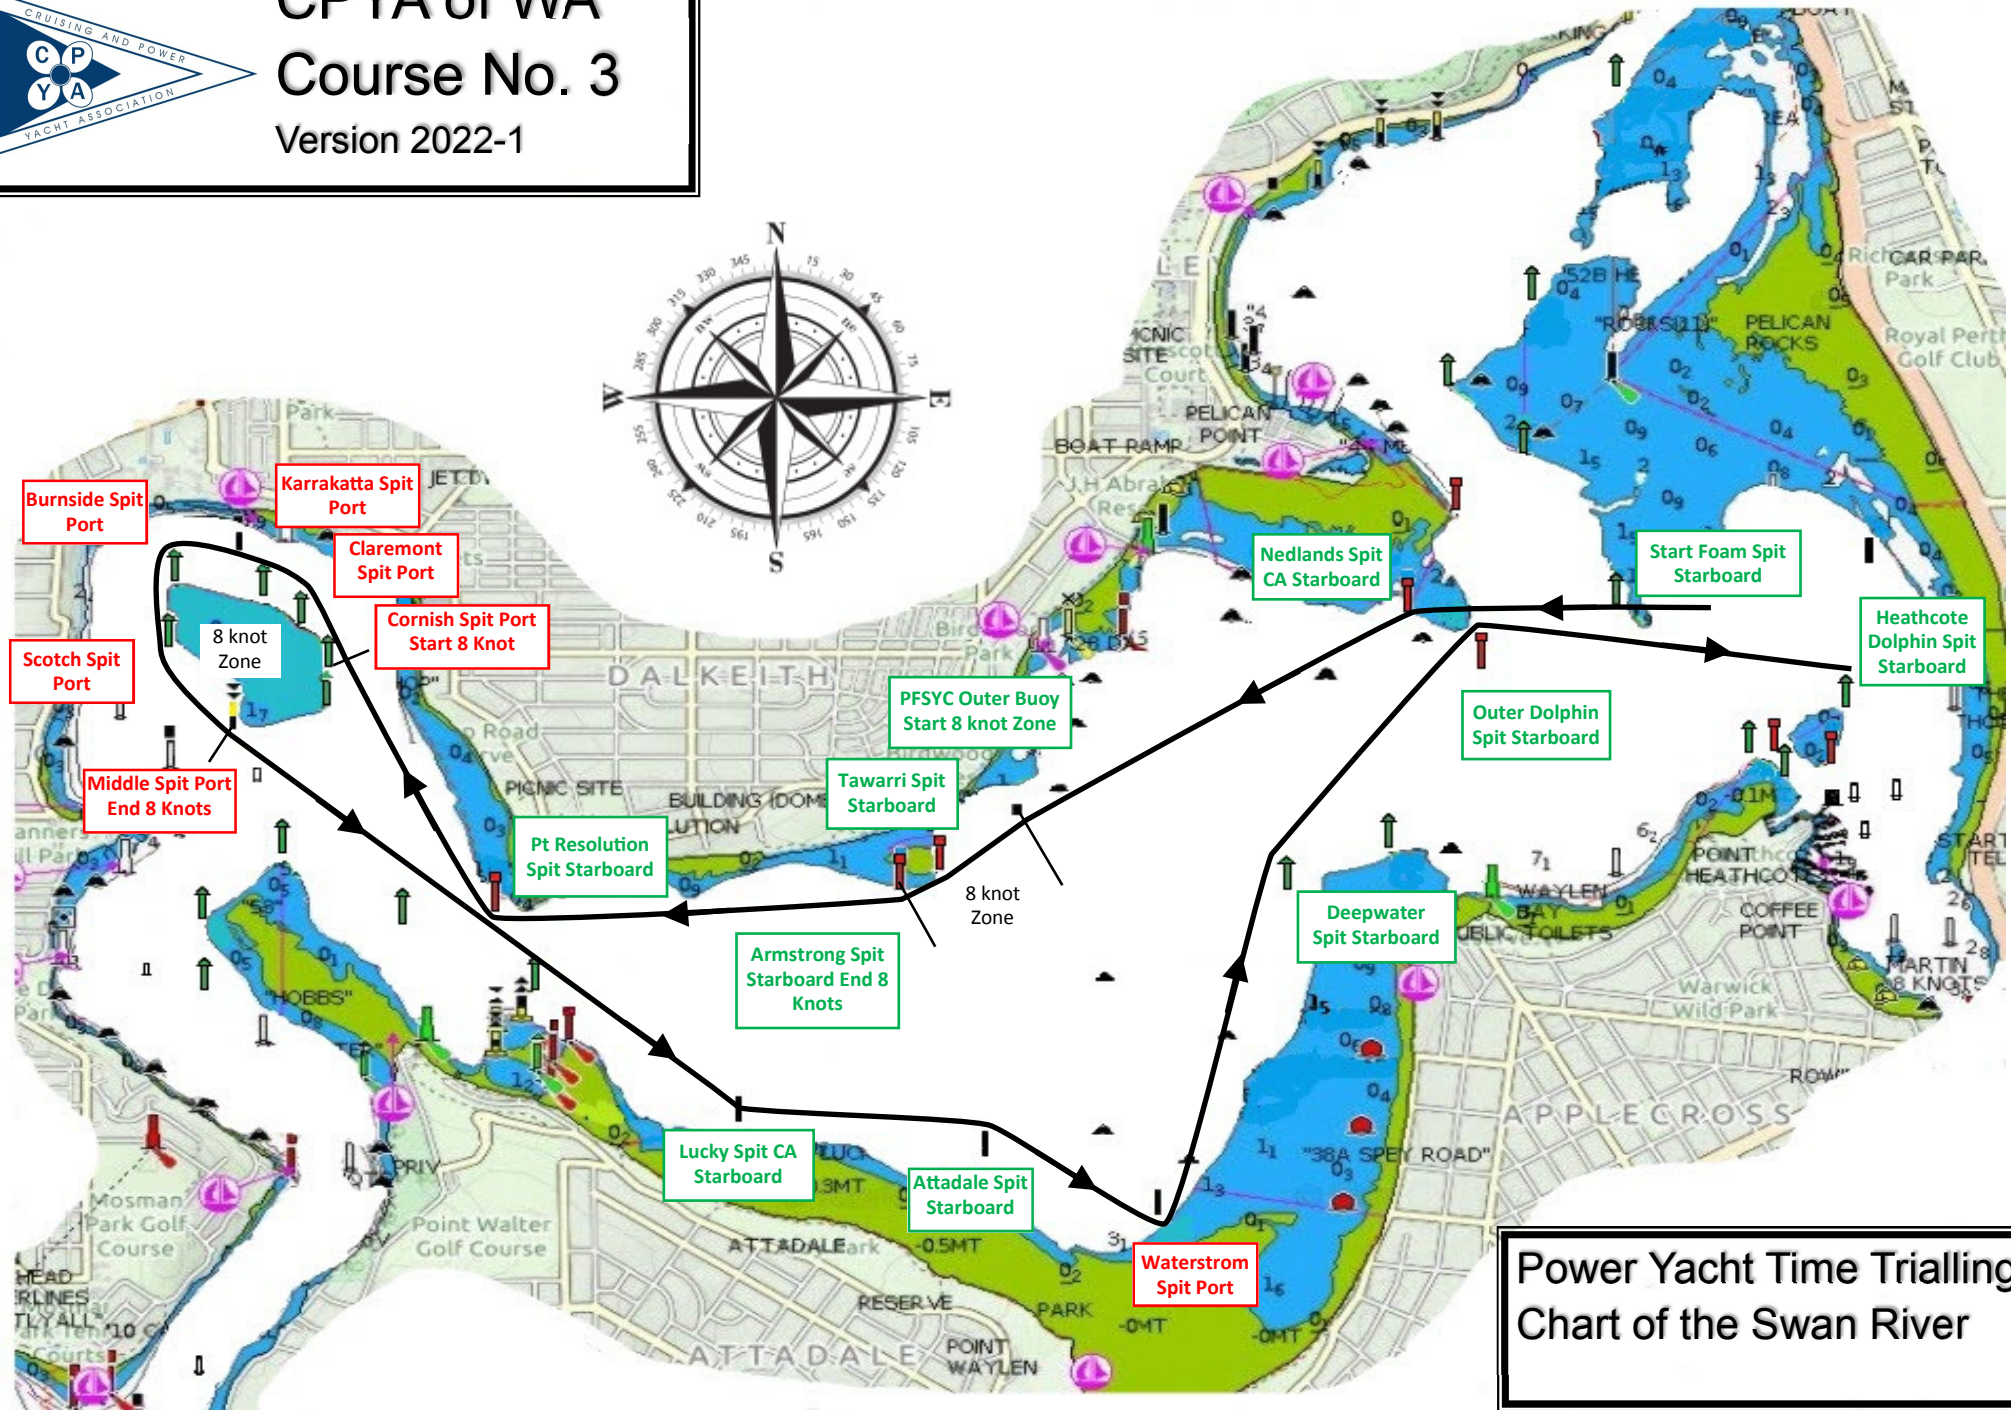

# CPYA of WA Course No. 3 Version 2022-1

Power Yacht Time Trialling  
Chart of the Swan River