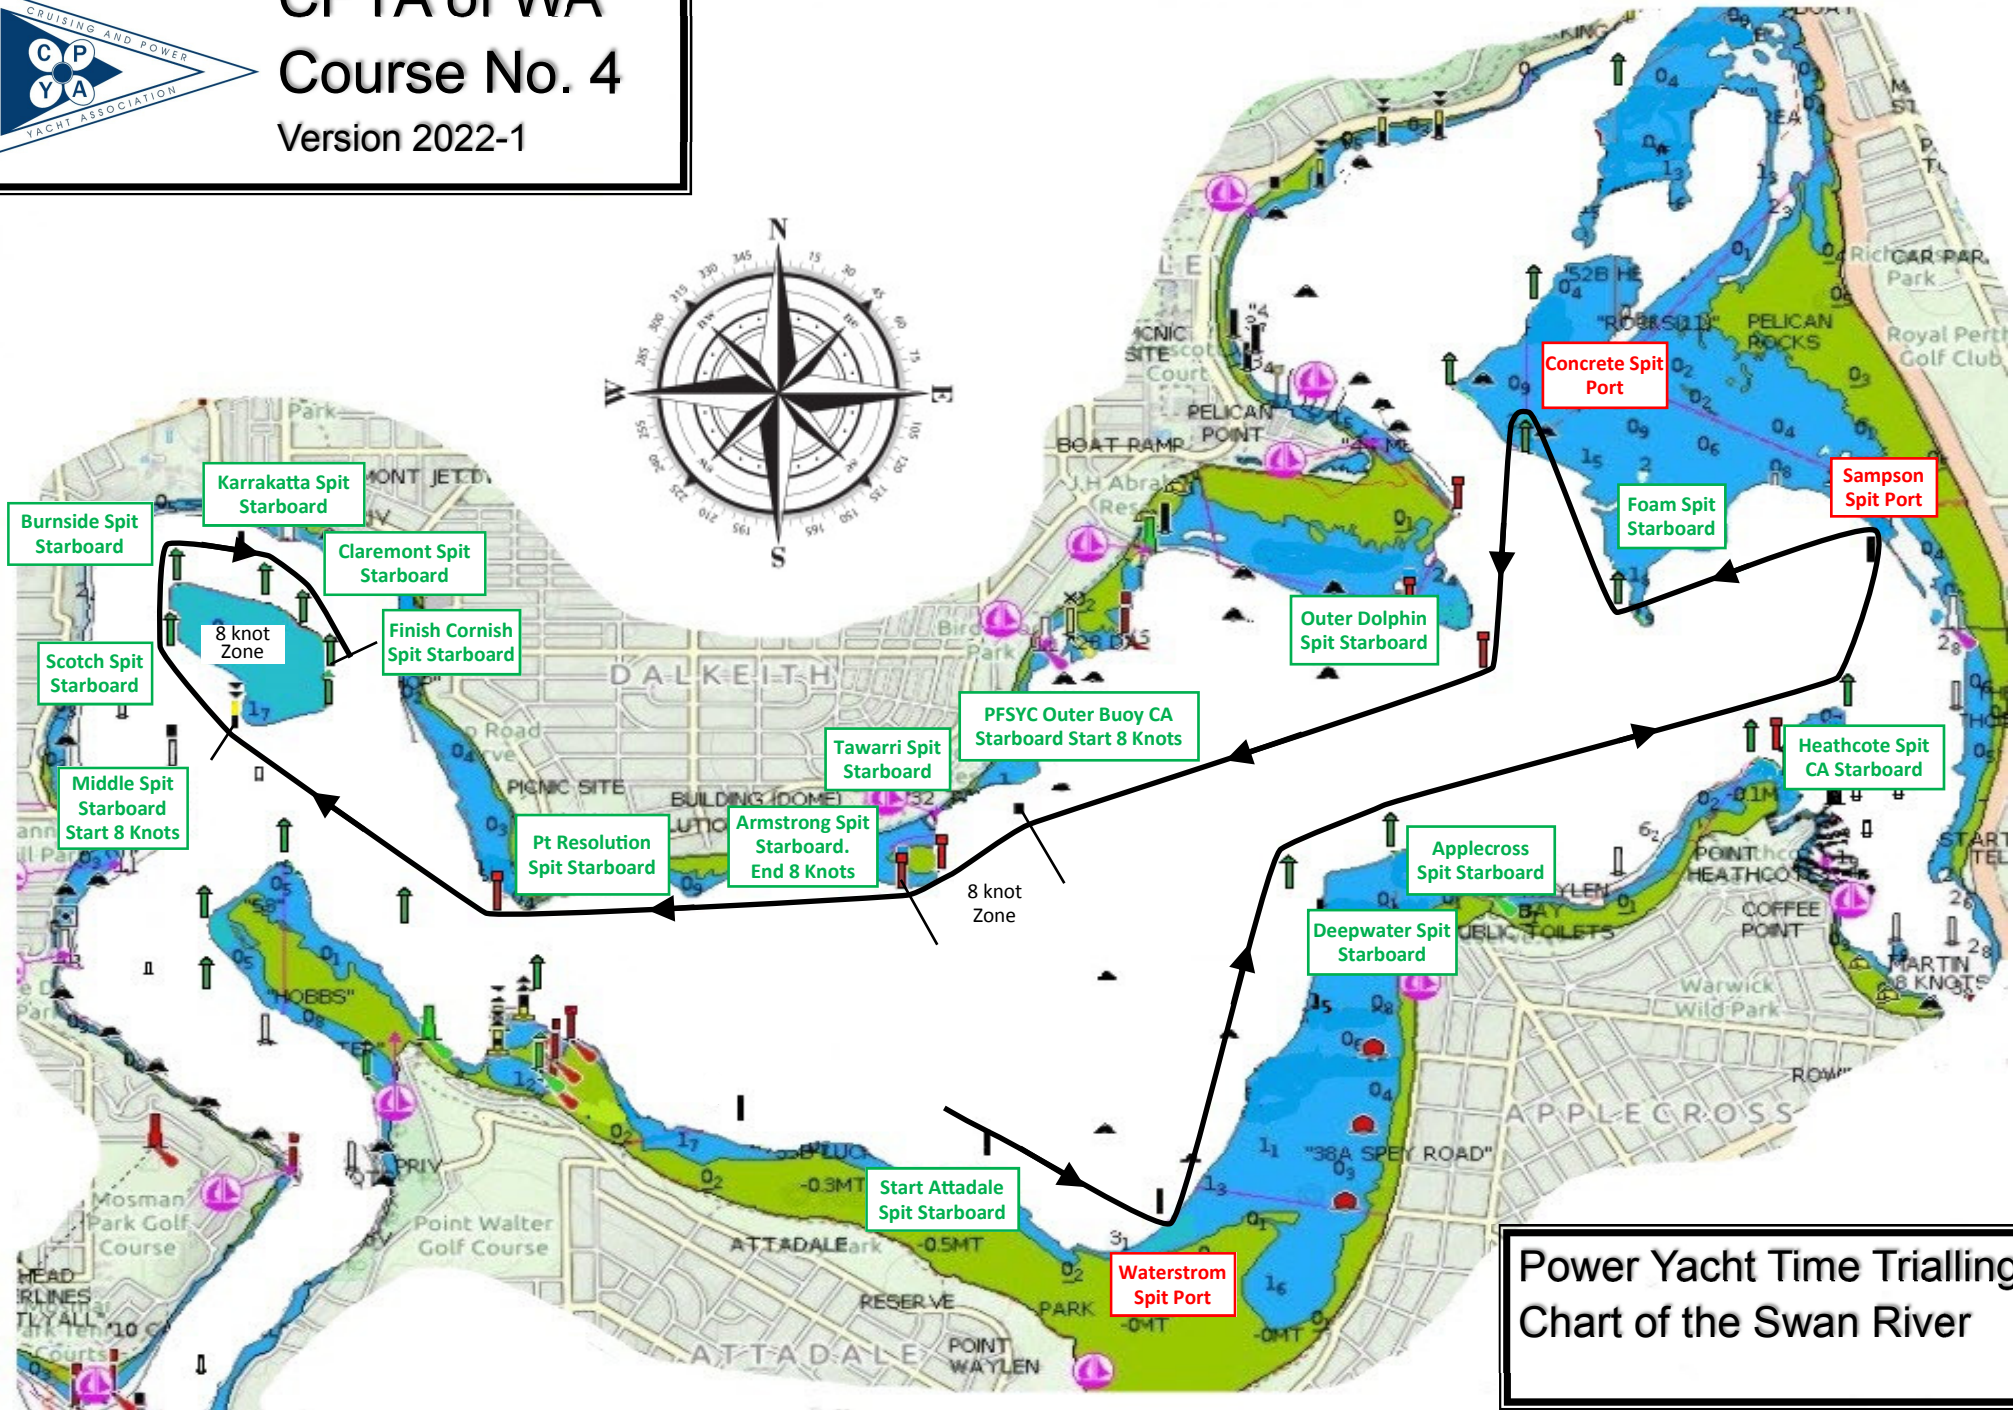

# CPYA of WA Course No. 4 Version 2022-1

Power Yacht Time Trialling  
Chart of the Swan River