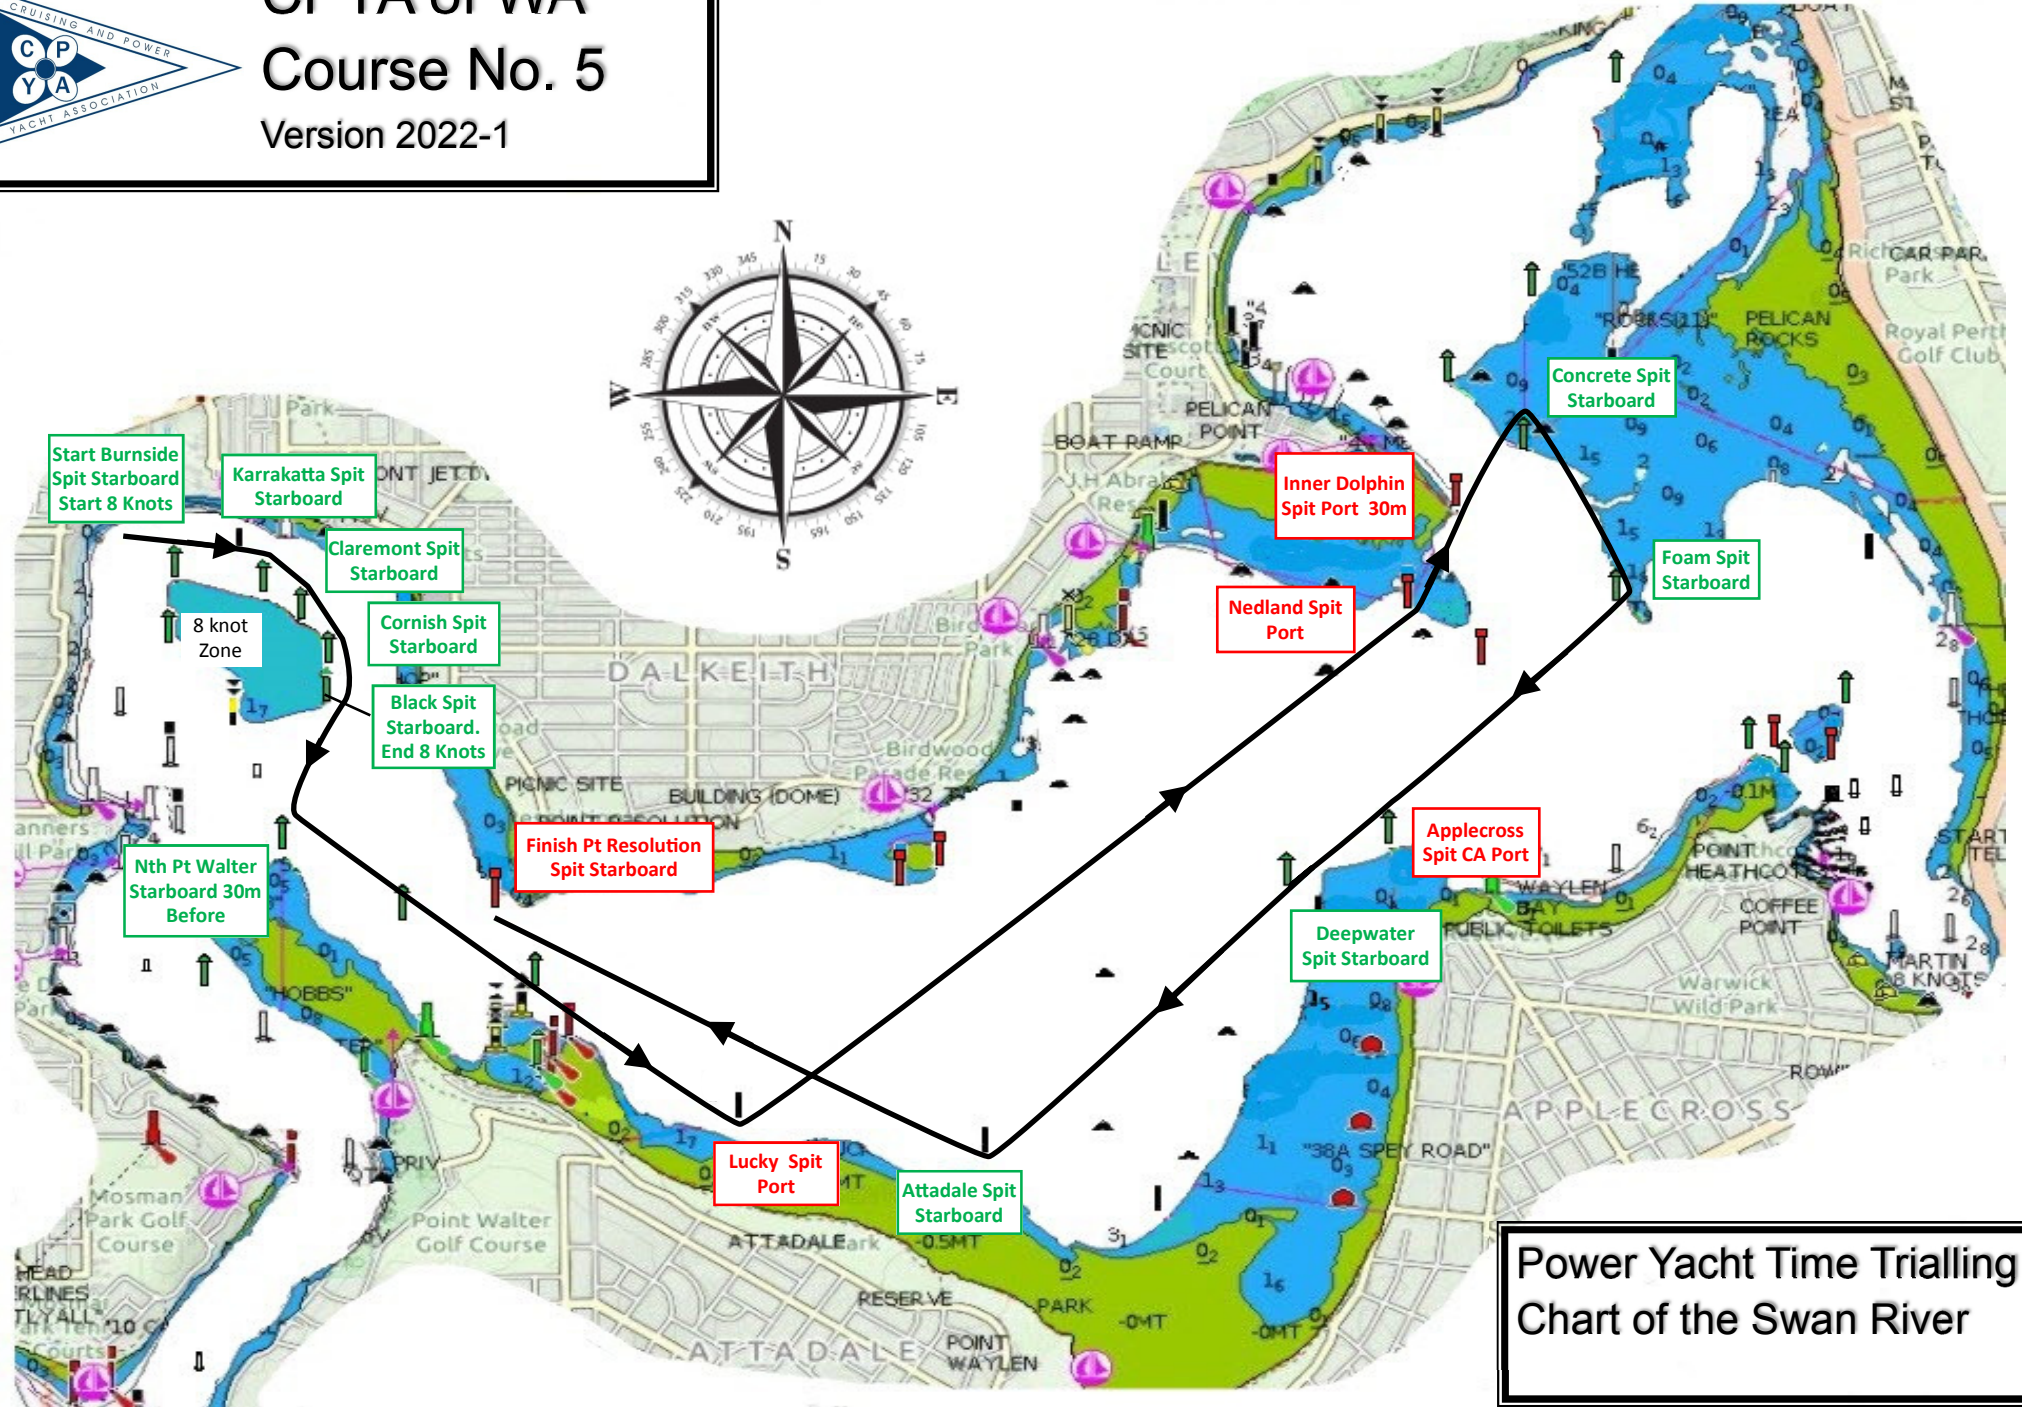

CPYA of WA Course No. 5 Version 2022-1

Power Yacht Time Trialling
Chart of the Swan River