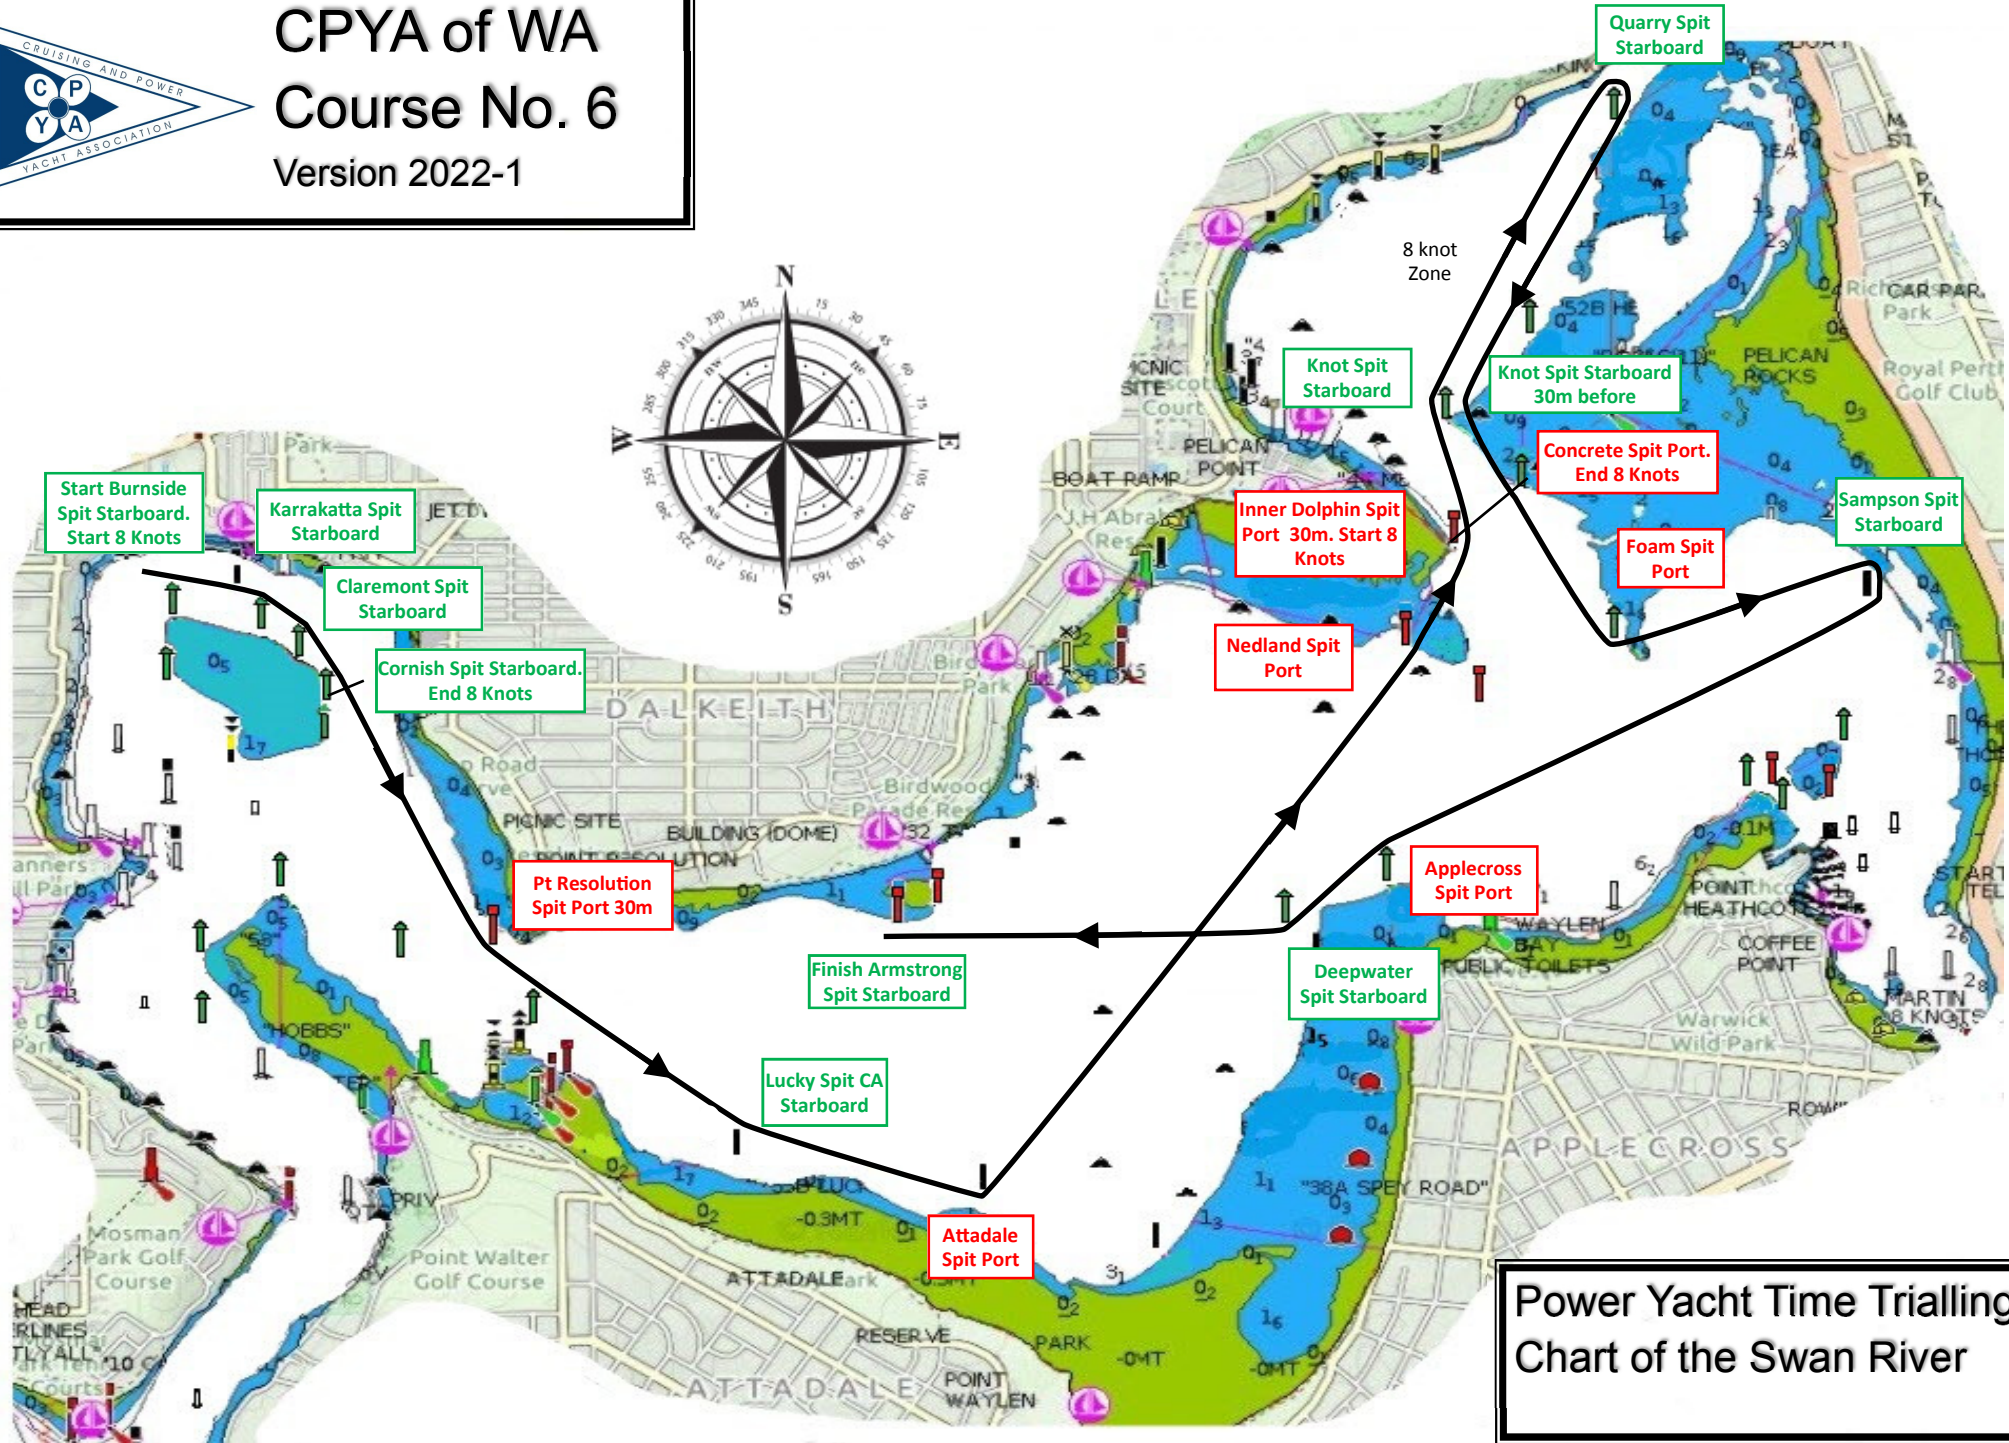

CPYA of WA Course No. 6 Version 2022-1

Power Yacht Time Trialling
Chart of the Swan River