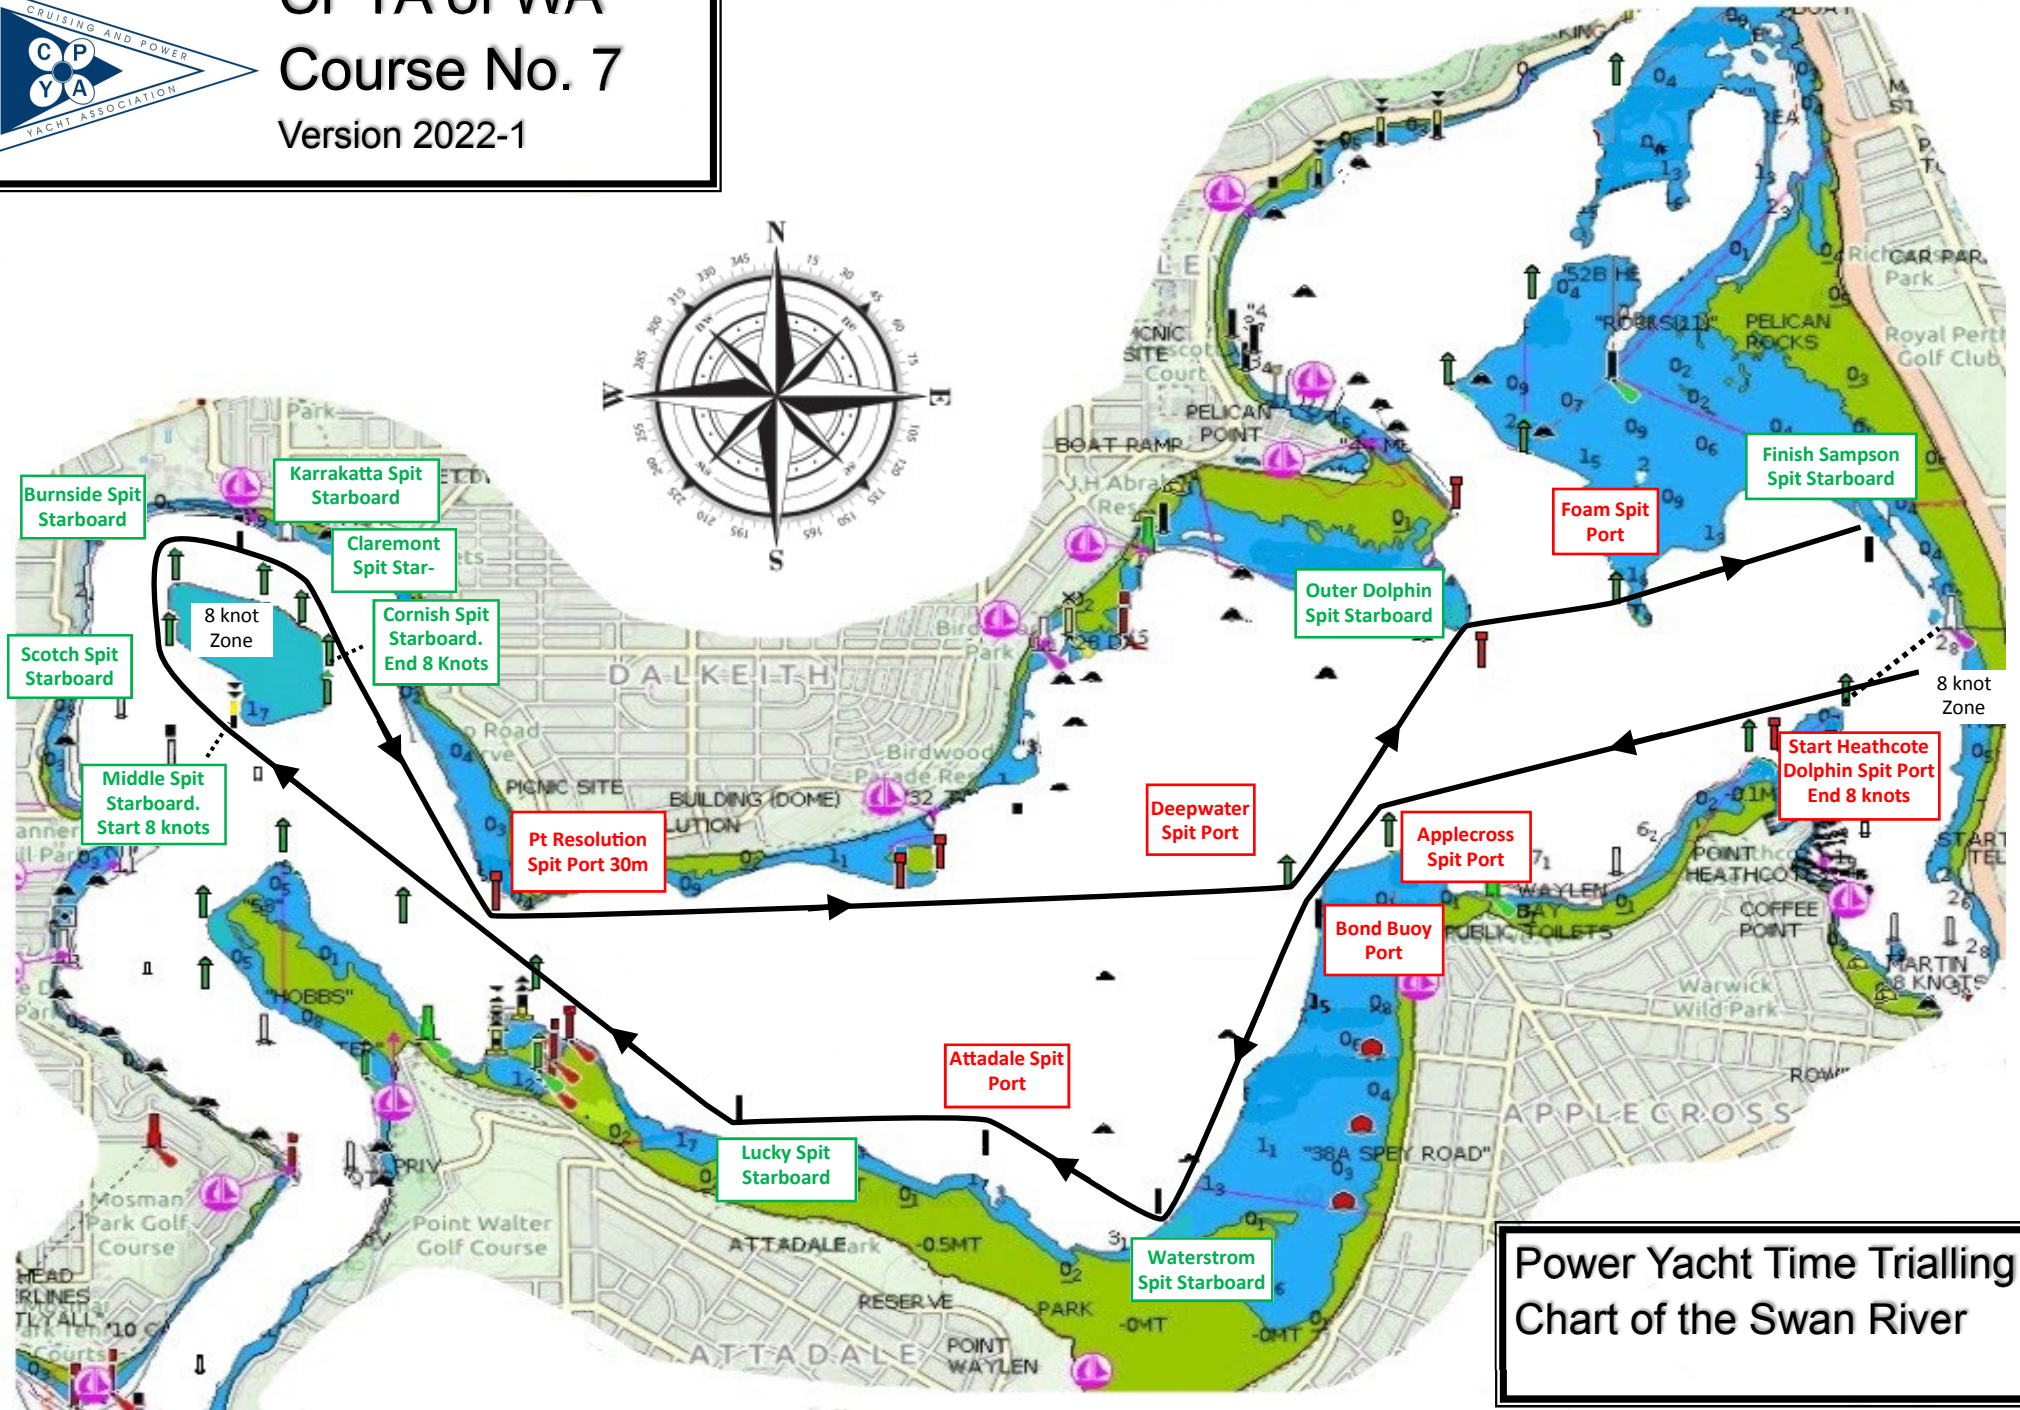

CPYA of WA Course No. 7 Version 2022-1

Power Yacht Time Trialling
Chart of the Swan River