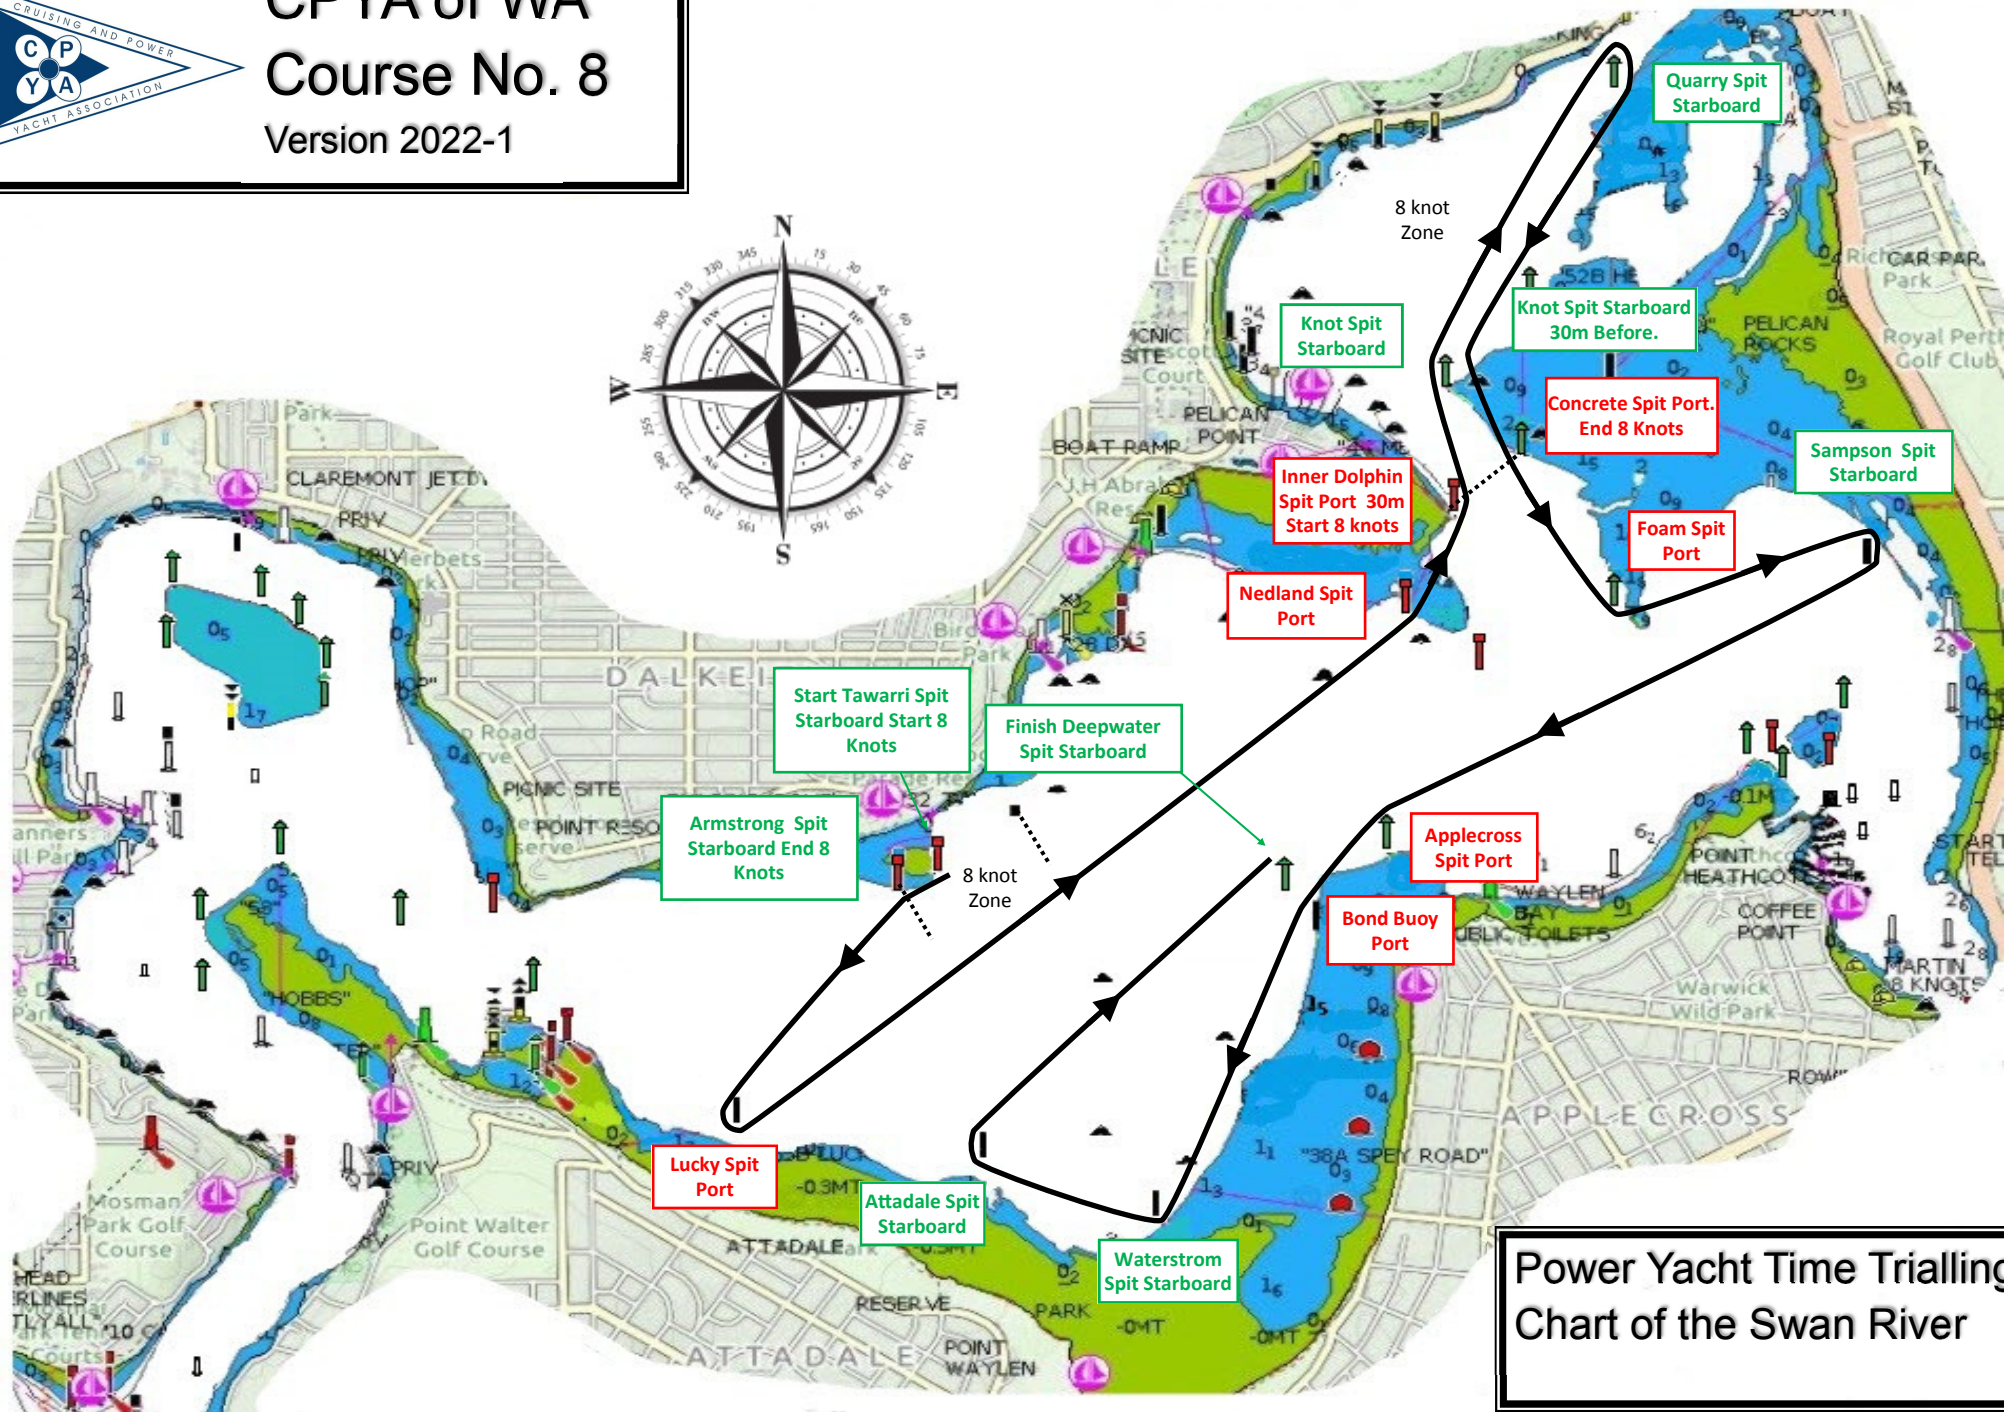

CPYA of WA Course No. 8 Version 2022-1

Power Yacht Time Trialling
Chart of the Swan River